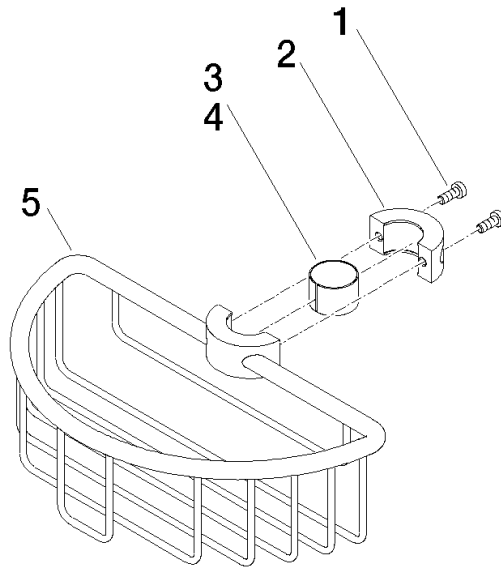

**Shower basket for subsequent mounting on riser - Brushed Platinum**

IMO

82 290 970

- width 200mm
- height 62 mm
- 125mm projection

Fits: IMO, LULU, MADISON, MEM, TARA, CL.1, LISSÉ, VAIA, META, CYO

	Brushed Platinum	82 290 970-06
	Chrome	82 290 970-00
	Platinum	82 290 970-08
	Durabress (23kt Gold)	82 290 970-09
	Dark Chrome	82 290 970-19
	Light Gold	82 290 970-26
	Brushed Light Gold	82 290 970-27
	Brushed Durabress (23kt Gold)	82 290 970-28
	Matte Black	82 290 970-33
	Brushed Bronze	82 290 970-42
	Brushed Champagne (22kt Gold)	82 290 970-46
	Champagne (22kt Gold)	82 290 970-47
	Brushed Chrome	82 290 970-93
	Brushed Dark Platinum	82 290 970-99

82 290 970

mm [inches]

82 290 970

**Product version from 10/1/2023**

Parts for other  
finishes can be found  
here: [Chrome](#)

#### Product version from 10/1/2023

No.	Item Number	Name	Quantity used	Delivery time
	09 30 30 054 90	screw	8	2