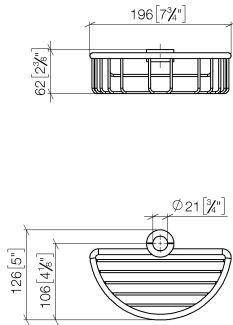

**Shower basket for subsequent mounting on riser - Brushed Platinum**

IMO

82 290 970

- width 200mm
- height 62 mm
- 125mm projection

Fits: IMO, LULU, MADISON, MEM, TARA, CL.1, LISSÉ, VAIA, META, CYO

	Brushed Platinum	82 290 970-06
	Chrome	82 290 970-00
	Platinum	82 290 970-08
	Durabress (23kt Gold)	82 290 970-09
	Dark Chrome	82 290 970-19
	Light Gold	82 290 970-26
	Brushed Light Gold	82 290 970-27
	Brushed Durabress (23kt Gold)	82 290 970-28
	Matte Black	82 290 970-33
	Brushed Bronze	82 290 970-42
	Brushed Champagne (22kt Gold)	82 290 970-46
	Champagne (22kt Gold)	82 290 970-47
	Brushed Chrome	82 290 970-93
	Brushed Dark Platinum	82 290 970-99

82 290 970

mm [inches]

82 290 970

**Product version from 10/1/2023**

Parts for other  
finishes can be found  
here: [Chrome](#)