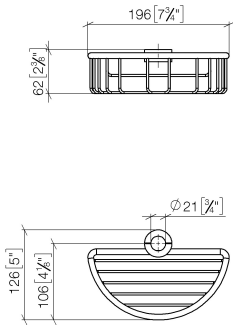

Shower basket for subsequent mounting on riser - Platinum

IMO

82 290 970

- width 200mm
- height 62 mm
- 125mm projection

Fits: IMO, LULU, MADISON, MEM, TARA,
CL.1, LISSÉ, VAIA, META, CYO

	Platinum	82 290 970-08
	Chrome	82 290 970-00
	Brushed Platinum	82 290 970-06
	Durabass (23kt Gold)	82 290 970-09
	Dark Chrome	82 290 970-19
	Light Gold	82 290 970-26
	Brushed Light Gold	82 290 970-27
	Brushed Durabass (23kt Gold)	82 290 970-28
	Matte Black	82 290 970-33
	Brushed Bronze	82 290 970-42
	Brushed Champagne (22kt Gold)	82 290 970-46
	Champagne (22kt Gold)	82 290 970-47
	Brushed Chrome	82 290 970-93
	Brushed Dark Platinum	82 290 970-99

82 290 970

mm [inches]

82 290 970

Product version from 10/1/2023

Parts for other
finishes can be found
here: [Chrome](#)

Shower basket for subsequent mounting on riser - Platinum

IMO

82 290 970