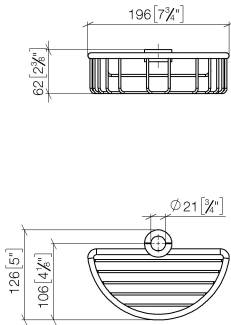

Shower basket for subsequent mounting on riser - Durabronz (23kt Gold)

IMO

82 290 970

- width 200mm
- height 62 mm
- 125mm projection

Fits: IMO, LULU, MADISON, MEM, TARA,  
CL.1, LISSÉ, VAIA, META, CYO

	Durabronz (23kt Gold)	82 290 970-09
	Chrome	82 290 970-00
	Brushed Platinum	82 290 970-06
	Platinum	82 290 970-08
	Dark Chrome	82 290 970-19
	Light Gold	82 290 970-26
	Brushed Light Gold	82 290 970-27
	Brushed Durabronz (23kt Gold)	82 290 970-28
	Matte Black	82 290 970-33
	Brushed Bronze	82 290 970-42
	Brushed Champagne (22kt Gold)	82 290 970-46
	Champagne (22kt Gold)	82 290 970-47
	Brushed Chrome	82 290 970-93
	Brushed Dark Platinum	82 290 970-99

82 290 970

mm [inches]

82 290 970

**Product version from 10/1/2023**

Parts for other  
finishes can be found  
here: [Chrome](#)

Shower basket for subsequent mounting on riser - Durabrass (23kt Gold)

IMO

82 290 970