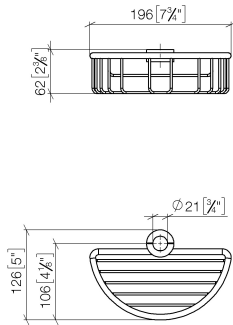

Shower basket for subsequent mounting on riser - Dark Chrome

IMO

82 290 970

- width 200mm
- height 62 mm
- 125mm projection

Fits: IMO, LULU, MADISON, MEM, TARA,
CL.1, LISSÉ, VAIA, META, CYO

	Dark Chrome	82 290 970-19
	Chrome	82 290 970-00
	Brushed Platinum	82 290 970-06
	Platinum	82 290 970-08
	Durabrand (23kt Gold)	82 290 970-09
	Light Gold	82 290 970-26
	Brushed Light Gold	82 290 970-27
	Brushed Durabrand (23kt Gold)	82 290 970-28
	Matte Black	82 290 970-33
	Brushed Bronze	82 290 970-42
	Brushed Champagne (22kt Gold)	82 290 970-46
	Champagne (22kt Gold)	82 290 970-47
	Brushed Chrome	82 290 970-93
	Brushed Dark Platinum	82 290 970-99

82 290 970

mm [inches]

82 290 970

Parts for other
finishes can be found
here: [Chrome](#)

Shower basket for subsequent mounting on riser - Dark Chrome

IMO

82 290 970

Spare parts list