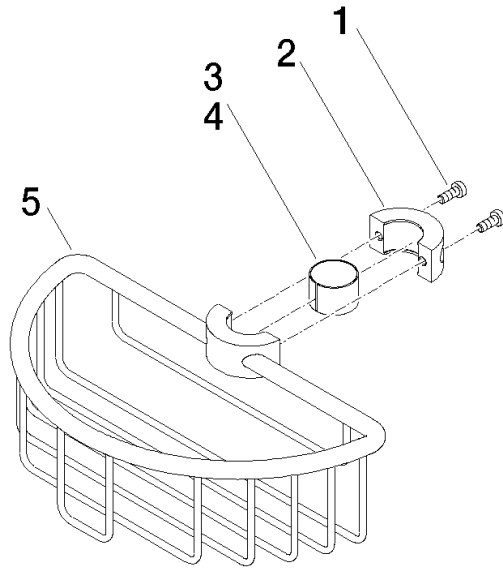

Shower basket for subsequent mounting on riser - Dark Chrome

IMO

82 290 970

- width 200mm
- height 62 mm
- 125mm projection

Fits: IMO, LULU, MADISON, MEM, TARA,
CL.1, LISSÉ, VAIA, META, CYO

	Dark Chrome	82 290 970-19
	Chrome	82 290 970-00
	Brushed Platinum	82 290 970-06
	Platinum	82 290 970-08
	Durabrand (23kt Gold)	82 290 970-09
	Light Gold	82 290 970-26
	Brushed Light Gold	82 290 970-27
	Brushed Durabrand (23kt Gold)	82 290 970-28
	Matte Black	82 290 970-33
	Brushed Bronze	82 290 970-42
	Brushed Champagne (22kt Gold)	82 290 970-46
	Champagne (22kt Gold)	82 290 970-47
	Brushed Chrome	82 290 970-93
	Brushed Dark Platinum	82 290 970-99

82 290 970

mm [inches]

82 290 970

Parts for other
finishes can be found
here: [Chrome](#)

Shower basket for subsequent mounting on riser - Dark Chrome

IMO

82 290 970

Spare parts list