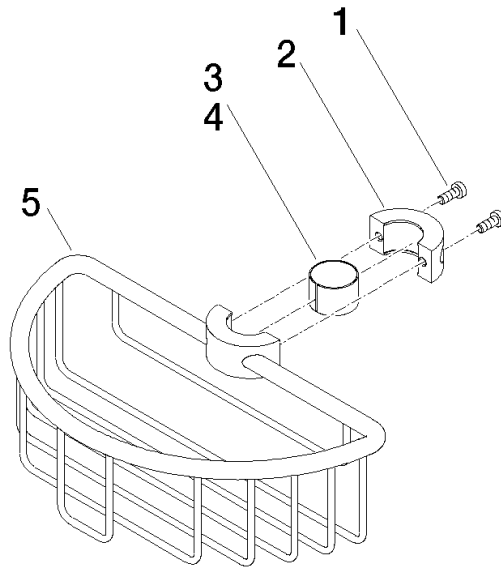

Shower basket for subsequent mounting on riser - Light Gold

IMO

82 290 970

- width 200mm
- height 62 mm
- 125mm projection

Fits: IMO, LULU, MADISON, MEM, TARA,  
CL.1, LISSÉ, VAIA, META, CYO

	Light Gold	82 290 970-26
	Chrome	82 290 970-00
	Brushed Platinum	82 290 970-06
	Platinum	82 290 970-08
	Durabrand (23kt Gold)	82 290 970-09
	Dark Chrome	82 290 970-19
	Brushed Light Gold	82 290 970-27
	Brushed Durabrand (23kt Gold)	82 290 970-28
	Matte Black	82 290 970-33
	Brushed Bronze	82 290 970-42
	Brushed Champagne (22kt Gold)	82 290 970-46
	Champagne (22kt Gold)	82 290 970-47
	Brushed Chrome	82 290 970-93
	Brushed Dark Platinum	82 290 970-99

82 290 970

mm [inches]

82 290 970

**Product version from 10/1/2023**

Parts for other  
finishes can be found  
here: [Chrome](#)

#### Product version from 10/1/2023

No.	Item Number	Name	Quantity used	Delivery time
	09 30 30 054 90	screw	8	2