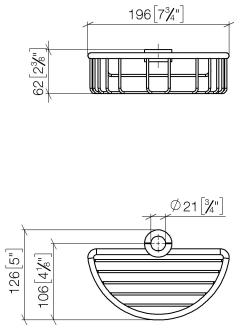

Shower basket for subsequent mounting on riser - Light Gold

IMO

82 290 970

- width 200mm
- height 62 mm
- 125mm projection

Fits: IMO, LULU, MADISON, MEM, TARA,  
CL.1, LISSÉ, VAIA, META, CYO

	Light Gold	82 290 970-26
	Chrome	82 290 970-00
	Brushed Platinum	82 290 970-06
	Platinum	82 290 970-08
	Durabrand (23kt Gold)	82 290 970-09
	Dark Chrome	82 290 970-19
	Brushed Light Gold	82 290 970-27
	Brushed Durabrand (23kt Gold)	82 290 970-28
	Matte Black	82 290 970-33
	Brushed Bronze	82 290 970-42
	Brushed Champagne (22kt Gold)	82 290 970-46
	Champagne (22kt Gold)	82 290 970-47
	Brushed Chrome	82 290 970-93
	Brushed Dark Platinum	82 290 970-99

82 290 970

mm [inches]

82 290 970

**Product version from 10/1/2023**

Parts for other  
finishes can be found  
here: [Chrome](#)