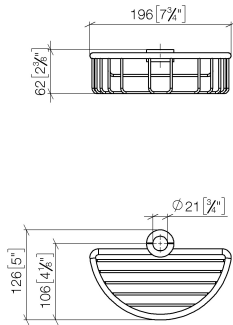

Shower basket for subsequent mounting on riser - Brushed Light Gold

IMO

82 290 970

- width 200mm
- height 62 mm
- 125mm projection

Fits: IMO, LULU, MADISON, MEM, TARA,  
CL.1, LISSÉ, VAIA, META, CYO

	Brushed Light Gold	82 290 970-27
	Chrome	82 290 970-00
	Brushed Platinum	82 290 970-06
	Platinum	82 290 970-08
	Durabrand (23kt Gold)	82 290 970-09
	Dark Chrome	82 290 970-19
	Light Gold	82 290 970-26
	Brushed Durabrand (23kt Gold)	82 290 970-28
	Matte Black	82 290 970-33
	Brushed Bronze	82 290 970-42
	Brushed Champagne (22kt Gold)	82 290 970-46
	Champagne (22kt Gold)	82 290 970-47
	Brushed Chrome	82 290 970-93
	Brushed Dark Platinum	82 290 970-99

82 290 970

mm [inches]

82 290 970

**Product version from 10/1/2023**

Parts for other  
finishes can be found  
here: [Chrome](#)

Shower basket for subsequent mounting on riser - Brushed Light Gold

IMO

82 290 970