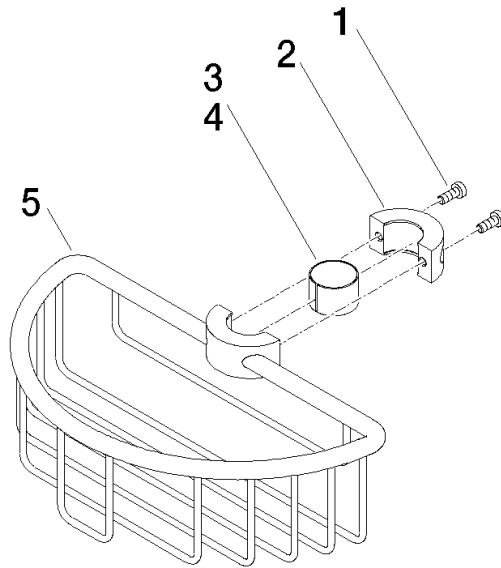

Shower basket for subsequent mounting on riser - Brushed Light Gold

IMO

82 290 970

- width 200mm
- height 62 mm
- 125mm projection

Fits: IMO, LULU, MADISON, MEM, TARA,  
CL.1, LISSÉ, VAIA, META, CYO

	Brushed Light Gold	82 290 970-27
	Chrome	82 290 970-00
	Brushed Platinum	82 290 970-06
	Platinum	82 290 970-08
	Durabrand (23kt Gold)	82 290 970-09
	Dark Chrome	82 290 970-19
	Light Gold	82 290 970-26
	Brushed Durabrand (23kt Gold)	82 290 970-28
	Matte Black	82 290 970-33
	Brushed Bronze	82 290 970-42
	Brushed Champagne (22kt Gold)	82 290 970-46
	Champagne (22kt Gold)	82 290 970-47
	Brushed Chrome	82 290 970-93
	Brushed Dark Platinum	82 290 970-99

82 290 970

mm [inches]

82 290 970

**Product version from 10/1/2023**

Parts for other  
finishes can be found  
here: [Chrome](#)

Shower basket for subsequent mounting on riser - Brushed Light Gold

IMO

82 290 970

**Spare parts list**

**Product version from 10/1/2023**

No.	Item Number	Name	Quantity used	Delivery time
	09 30 30 054 90	screw	8	2