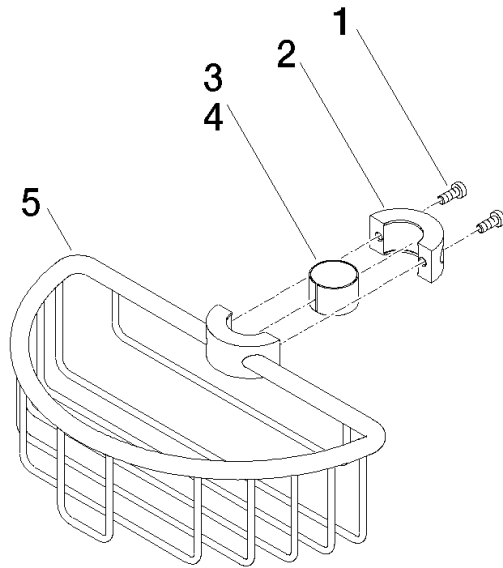

Shower basket for subsequent mounting on riser - Brushed Durabronze (23kt Gold)

IMO

82 290 970

- width 200mm
- height 62 mm
- 125mm projection

Fits: IMO, LULU, MADISON, MEM, TARA, CL.1, LISSÉ, VAIA, META, CYO

Shower basket for subsequent mounting on riser - Brushed Durabronze (23kt Gold)

IMO

82 290 970
mm [inches]

82 290 970

Product version from 10/1/2023

Parts for other finishes can be found here: [Chrome](#)

Shower basket for subsequent mounting on riser - Brushed Durabrass (23kt Gold)

IMO

82 290 970

Spare parts list

Product version from 10/1/2023

No.	Item Number	Name	Quantity used	Delivery time
	09 30 30 054 90	screw	8	2