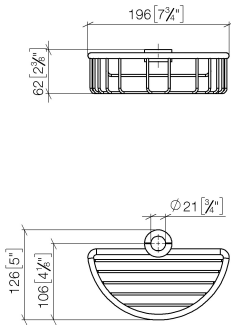

Shower basket for subsequent mounting on riser - Brushed Durabronze (23kt Gold)

IMO

82 290 970

- width 200mm
- height 62 mm
- 125mm projection

Fits: IMO, LULU, MADISON, MEM, TARA, CL.1, LISSÉ, VAIA, META, CYO

Shower basket for subsequent mounting on riser - Brushed Durabronze (23kt Gold)

IMO

82 290 970
mm [inches]

82 290 970

Product version from 10/1/2023

Parts for other finishes can be found here: [Chrome](#)

Shower basket for subsequent mounting on riser - Brushed Durabrass (23kt Gold)