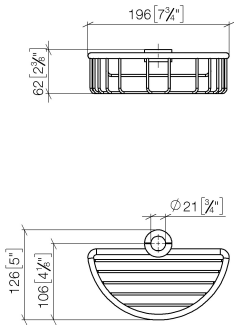

Shower basket for subsequent mounting on riser - Matte Black

IMO

82 290 970

- width 200mm
- height 62 mm
- 125mm projection

Fits: IMO, LULU, MADISON, MEM, TARA,
CL.1, LISSÉ, VAIA, META, CYO

	Matte Black	82 290 970-33
	Chrome	82 290 970-00
	Brushed Platinum	82 290 970-06
	Platinum	82 290 970-08
	Durabass (23kt Gold)	82 290 970-09
	Dark Chrome	82 290 970-19
	Light Gold	82 290 970-26
	Brushed Light Gold	82 290 970-27
	Brushed Durabass (23kt Gold)	82 290 970-28
	Brushed Bronze	82 290 970-42
	Brushed Champagne (22kt Gold)	82 290 970-46
	Champagne (22kt Gold)	82 290 970-47
	Brushed Chrome	82 290 970-93
	Brushed Dark Platinum	82 290 970-99

82 290 970

mm [inches]

82 290 970

Product version from 10/1/2023

Parts for other
finishes can be found
here: [Chrome](#)

Shower basket for subsequent mounting on riser - Matte Black

IMO

82 290 970

Spare parts list

Product version from 10/1/2023

No.	Item Number	Name	Quantity used	Delivery time
	09 30 30 054 90	screw	8	2