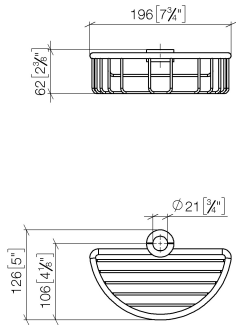

Shower basket for subsequent mounting on riser - Brushed Bronze

IMO

82 290 970

- width 200mm
- height 62 mm
- 125mm projection

Fits: IMO, LULU, MADISON, MEM, TARA,  
CL.1, LISSÉ, VAIA, META, CYO

	Brushed Bronze	82 290 970-42
	Chrome	82 290 970-00
	Brushed Platinum	82 290 970-06
	Platinum	82 290 970-08
	Durabronze (23kt Gold)	82 290 970-09
	Dark Chrome	82 290 970-19
	Light Gold	82 290 970-26
	Brushed Light Gold	82 290 970-27
	Brushed Durabronze (23kt Gold)	82 290 970-28
	Matte Black	82 290 970-33
	Brushed Champagne (22kt Gold)	82 290 970-46
	Champagne (22kt Gold)	82 290 970-47
	Brushed Chrome	82 290 970-93
	Brushed Dark Platinum	82 290 970-99

82 290 970

mm [inches]

82 290 970

**Product version from 10/1/2023**

Parts for other  
finishes can be found  
here: [Chrome](#)