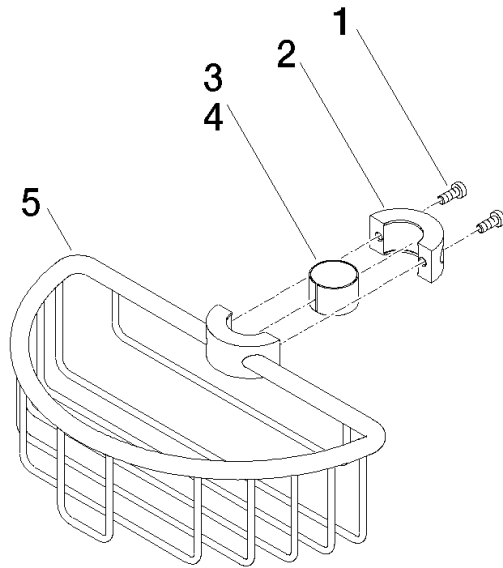

Shower basket for subsequent mounting on riser - Brushed Champagne (22kt Gold)

IMO

82 290 970

Product version from 10/1/2023

Parts for other finishes can be found here: [Chrome](#)