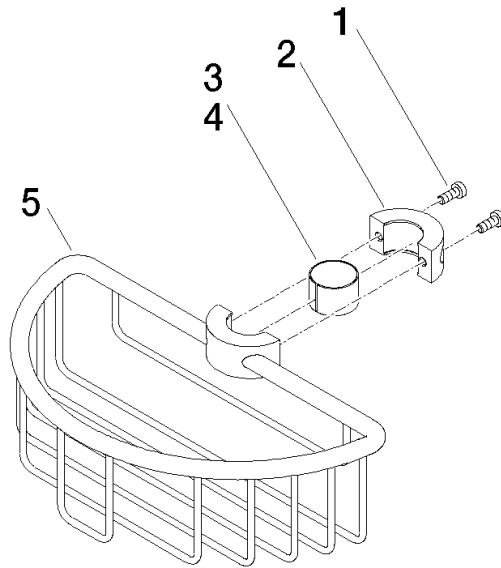

Shower basket for subsequent mounting on riser - Brushed Chrome

IMO

82 290 970

- width 200mm
- height 62 mm
- 125mm projection

Fits: IMO, LULU, MADISON, MEM, TARA,
CL.1, LISSÉ, VAIA, META, CYO

	Brushed Chrome	82 290 970-93
	Chrome	82 290 970-00
	Brushed Platinum	82 290 970-06
	Platinum	82 290 970-08
	Durabass (23kt Gold)	82 290 970-09
	Dark Chrome	82 290 970-19
	Light Gold	82 290 970-26
	Brushed Light Gold	82 290 970-27
	Brushed Durabass (23kt Gold)	82 290 970-28
	Matte Black	82 290 970-33
	Brushed Bronze	82 290 970-42
	Brushed Champagne (22kt Gold)	82 290 970-46
	Champagne (22kt Gold)	82 290 970-47
	Brushed Dark Platinum	82 290 970-99

82 290 970

mm [inches]

82 290 970

Product version from 10/1/2023

Parts for other
finishes can be found
here: [Chrome](#)

Shower basket for subsequent mounting on riser - Brushed Chrome

IMO

82 290 970

Spare parts list

Product version from 10/1/2023

No.	Item Number	Name	Quantity used	Delivery time
	09 30 30 054 90	screw	8	2