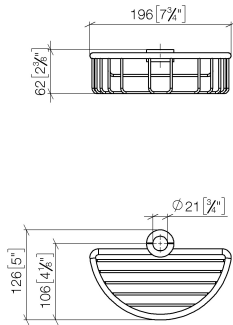

Shower basket for subsequent mounting on riser - Brushed Chrome

IMO

82 290 970

- width 200mm
- height 62 mm
- 125mm projection

Fits: IMO, LULU, MADISON, MEM, TARA,
CL.1, LISSÉ, VAIA, META, CYO

	Brushed Chrome	82 290 970-93
	Chrome	82 290 970-00
	Brushed Platinum	82 290 970-06
	Platinum	82 290 970-08
	Durabass (23kt Gold)	82 290 970-09
	Dark Chrome	82 290 970-19
	Light Gold	82 290 970-26
	Brushed Light Gold	82 290 970-27
	Brushed Durabass (23kt Gold)	82 290 970-28
	Matte Black	82 290 970-33
	Brushed Bronze	82 290 970-42
	Brushed Champagne (22kt Gold)	82 290 970-46
	Champagne (22kt Gold)	82 290 970-47
	Brushed Dark Platinum	82 290 970-99

82 290 970

mm [inches]

82 290 970

Product version from 10/1/2023

Parts for other
finishes can be found
here: [Chrome](#)

Shower basket for subsequent mounting on riser - Brushed Chrome

IMO

82 290 970

Spare parts list

Product version from 10/1/2023

No.	Item Number	Name	Quantity used	Delivery time
	09 30 30 054 90	screw	8	2