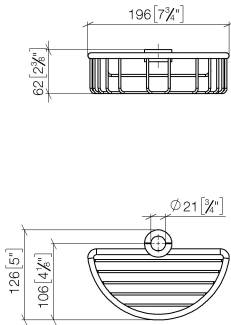

Shower basket for subsequent mounting on riser - Brushed Dark Platinum

IMO

82 290 970

- width 200mm
- height 62 mm
- 125mm projection

Fits: IMO, LULU, MADISON, MEM, TARA,
CL.1, LISSÉ, VAIA, META, CYO

| | | |
|--|-------------------------------|---------------|
|  | Brushed Dark Platinum | 82 290 970-99 |
|  | Chrome | 82 290 970-00 |
|  | Brushed Platinum | 82 290 970-06 |
|  | Platinum | 82 290 970-08 |
|  | Durabass (23kt Gold) | 82 290 970-09 |
|  | Dark Chrome | 82 290 970-19 |
|  | Light Gold | 82 290 970-26 |
|  | Brushed Light Gold | 82 290 970-27 |
|  | Brushed Durabass (23kt Gold) | 82 290 970-28 |
|  | Matte Black | 82 290 970-33 |
|  | Brushed Bronze | 82 290 970-42 |
|  | Brushed Champagne (22kt Gold) | 82 290 970-46 |
|  | Champagne (22kt Gold) | 82 290 970-47 |
|  | Brushed Chrome | 82 290 970-93 |

82 290 970

mm [inches]

82 290 970

Product version from 10/1/2023

Parts for other
finishes can be found
here: [Chrome](#)

Shower basket for subsequent mounting on riser - Brushed Dark Platinum

IMO

82 290 970