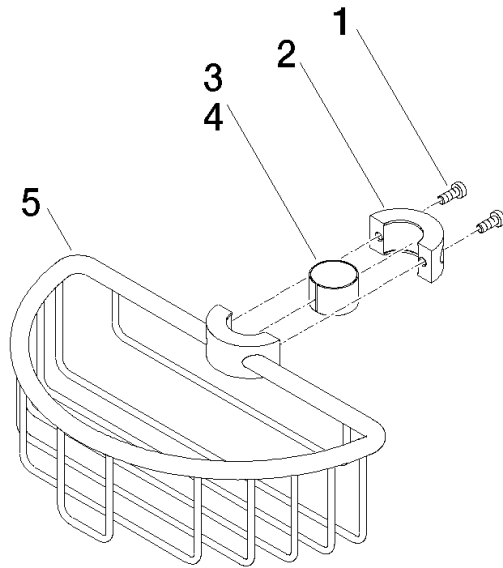

Shower basket for subsequent mounting on riser - Brushed Dark Platinum

IMO

82 290 970

- width 200mm
- height 62 mm
- 125mm projection

Fits: IMO, LULU, MADISON, MEM, TARA,
CL.1, LISSÉ, VAIA, META, CYO

| | | |
|--|-------------------------------|---------------|
|  | Brushed Dark Platinum | 82 290 970-99 |
|  | Chrome | 82 290 970-00 |
|  | Brushed Platinum | 82 290 970-06 |
|  | Platinum | 82 290 970-08 |
|  | Durabass (23kt Gold) | 82 290 970-09 |
|  | Dark Chrome | 82 290 970-19 |
|  | Light Gold | 82 290 970-26 |
|  | Brushed Light Gold | 82 290 970-27 |
|  | Brushed Durabass (23kt Gold) | 82 290 970-28 |
|  | Matte Black | 82 290 970-33 |
|  | Brushed Bronze | 82 290 970-42 |
|  | Brushed Champagne (22kt Gold) | 82 290 970-46 |
|  | Champagne (22kt Gold) | 82 290 970-47 |
|  | Brushed Chrome | 82 290 970-93 |

82 290 970

mm [inches]

82 290 970

Product version from 10/1/2023

Parts for other
finishes can be found
here: [Chrome](#)

Shower basket for subsequent mounting on riser - Brushed Dark Platinum

IMO

82 290 970

Spare parts list

Product version from 10/1/2023

| No. | Item Number | Name | Quantity used | Delivery time |
|-----|-----------------|-------|---------------|---------------|
| | 09 30 30 054 90 | screw | 8 | 2 |