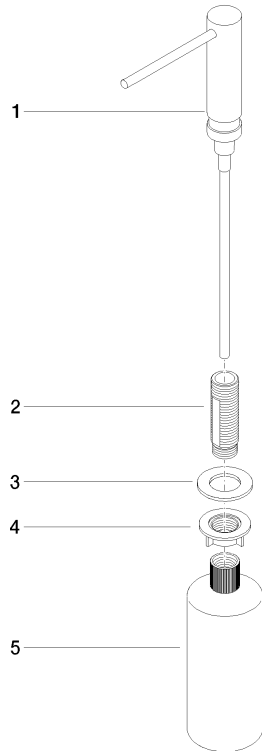

**Dispenser without rosette - Chrome**

ELIO

82 424 970

- 124mm projection
- 500 ml bottle
- can be filled from the top
- rotating pump head
- height 125 mm
- width 30mm
- hole diameter 25 mm

Fits ELIO, ENO, MEM, META SQUARE, SYNC and TARA ULTRA

Fits: ELIO, MEM, ENO, SYNC, TARA ULTRA, META SQUARE

	Chrome	82 424 970-00
	Brushed Platinum	82 424 970-06
	Platinum	82 424 970-08
	Durabrand (23kt Gold)	82 424 970-09
	Dark Chrome	82 424 970-19
	Brushed Durabrand (23kt Gold)	82 424 970-28
	Matte Black	82 424 970-33
	Brushed Champagne (22kt Gold)	82 424 970-46
	Champagne (22kt Gold)	82 424 970-47
	Brushed Chrome	82 424 970-93
	Brushed Dark Platinum	82 424 970-99

82 424 970

mm [inches]

82 424 970

Parts for other finishes can be found here: [Brushed](#)  
[Platinum](#)

### Spare parts list

No.	Item Number	Name	Quantity used	Delivery time
1	90 10 10 539 00-00	dispenser	1	10
2	08 10 10 527 90	holder	1	2
3	09 14 05 014 90	seal	1	2
4	08 10 10 517 90	nut	1	2
5	90 10 10 603 00 90	container	1	2