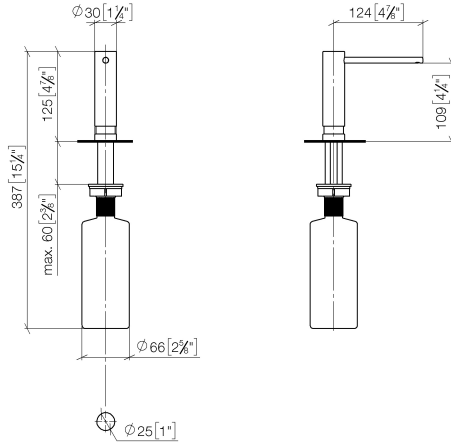

Dispenser without rosette - Brushed Platinum

ELIO

82 424 970

- 124mm projection
- 500 ml bottle
- can be filled from the top
- rotating pump head
- height 125 mm
- width 30mm
- hole diameter 25 mm

Fits ELIO, ENO, MEM, META SQUARE, SYNC and TARA ULTRA

Fits: ELIO, MEM, ENO, SYNC, TARA ULTRA, META SQUARE

	Brushed Platinum	82 424 970-06
	Chrome	82 424 970-00
	Platinum	82 424 970-08
	Durabress (23kt Gold)	82 424 970-09
	Dark Chrome	82 424 970-19
	Brushed Durabress (23kt Gold)	82 424 970-28
	Matte Black	82 424 970-33
	Brushed Champagne (22kt Gold)	82 424 970-46
	Champagne (22kt Gold)	82 424 970-47
	Brushed Chrome	82 424 970-93
	Brushed Dark Platinum	82 424 970-99

82 424 970

mm [inches]

82 424 970

Parts for other
finishes can be found
here: [Chrome](#)

Dispenser without rosette - Brushed Platinum

ELIO

82 424 970

Spare parts list

No.	Item Number	Name	Quantity used	Delivery time
	90 10 10 539 00-06	dispenser	5	10