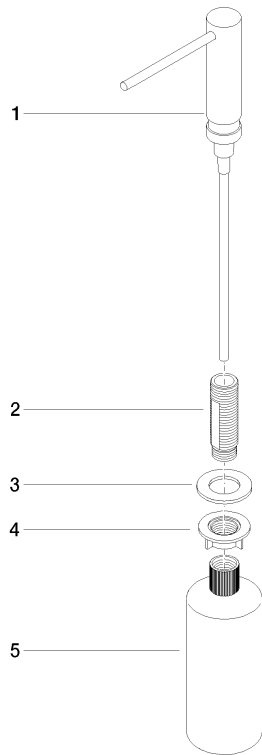

Dispenser without rosette - Brushed Platinum

ELIO

82 424 970

- 124mm projection
- 500 ml bottle
- can be filled from the top
- rotating pump head
- height 125 mm
- width 30mm
- hole diameter 25 mm

Fits ELIO, ENO, MEM, META SQUARE, SYNC and TARA ULTRA

Fits: ELIO, MEM, ENO, SYNC, TARA ULTRA, META SQUARE

	Brushed Platinum	82 424 970-06
	Chrome	82 424 970-00
	Platinum	82 424 970-08
	Durabress (23kt Gold)	82 424 970-09
	Dark Chrome	82 424 970-19
	Brushed Durabress (23kt Gold)	82 424 970-28
	Matte Black	82 424 970-33
	Brushed Champagne (22kt Gold)	82 424 970-46
	Champagne (22kt Gold)	82 424 970-47
	Brushed Chrome	82 424 970-93
	Brushed Dark Platinum	82 424 970-99

82 424 970

mm [inches]

82 424 970

Parts for other
finishes can be found
here: [Chrome](#)

Dispenser without rosette - Brushed Platinum

ELIO

82 424 970

Spare parts list

No.	Item Number	Name	Quantity used	Delivery time
	90 10 10 539 00-06	dispenser	5	10