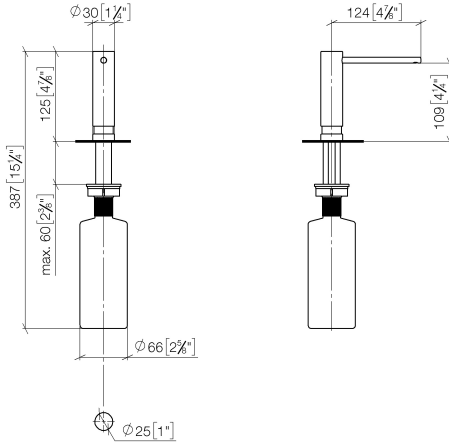

Dispenser without rosette - Platinum

ELIO

82 424 970

- 124mm projection
- 500 ml bottle
- can be filled from the top
- rotating pump head
- height 125 mm
- width 30mm
- hole diameter 25 mm

Fits ELIO, ENO, MEM, META SQUARE, SYNC and TARA ULTRA

Fits: ELIO, MEM, ENO, SYNC, TARA ULTRA, META SQUARE

	Platinum	82 424 970-08
	Chrome	82 424 970-00
	Brushed Platinum	82 424 970-06
	Durabrace (23kt Gold)	82 424 970-09
	Dark Chrome	82 424 970-19
	Brushed Durabrace (23kt Gold)	82 424 970-28
	Matte Black	82 424 970-33
	Brushed Champagne (22kt Gold)	82 424 970-46
	Champagne (22kt Gold)	82 424 970-47
	Brushed Chrome	82 424 970-93
	Brushed Dark Platinum	82 424 970-99

82 424 970

mm [inches]

82 424 970

Parts for other
finishes can be found
here: [Chrome](#)

Dispenser without rosette - Platinum

ELIO

82 424 970

Spare parts list

No.	Item Number	Name	Quantity used	Delivery time
	90 10 10 539 00-08	dispenser	5	40