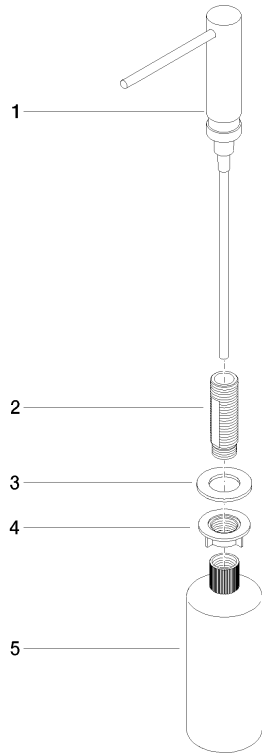

Dispenser without rosette - Platinum

ELIO

82 424 970

- 124mm projection
- 500 ml bottle
- can be filled from the top
- rotating pump head
- height 125 mm
- width 30mm
- hole diameter 25 mm

Fits ELIO, ENO, MEM, META SQUARE, SYNC and TARA ULTRA

Fits: ELIO, MEM, ENO, SYNC, TARA ULTRA, META SQUARE

	Platinum	82 424 970-08
	Chrome	82 424 970-00
	Brushed Platinum	82 424 970-06
	Durabrace (23kt Gold)	82 424 970-09
	Dark Chrome	82 424 970-19
	Brushed Durabrace (23kt Gold)	82 424 970-28
	Matte Black	82 424 970-33
	Brushed Champagne (22kt Gold)	82 424 970-46
	Champagne (22kt Gold)	82 424 970-47
	Brushed Chrome	82 424 970-93
	Brushed Dark Platinum	82 424 970-99

82 424 970

mm [inches]

82 424 970

Parts for other
finishes can be found
here: [Chrome](#)

Dispenser without rosette - Platinum

ELIO

82 424 970

Spare parts list

No.	Item Number	Name	Quantity used	Delivery time
	90 10 10 539 00-08	dispenser	5	40