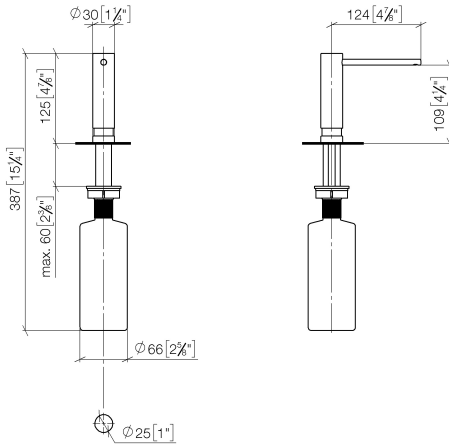

**Dispenser without rosette - Durabronz (23kt Gold)**

ELIO

82 424 970

- 124mm projection
- 500 ml bottle
- can be filled from the top
- rotating pump head
- height 125 mm
- width 30mm
- hole diameter 25 mm

Fits ELIO, ENO, MEM, META SQUARE, SYNC and TARA ULTRA

Fits: ELIO, MEM, ENO, SYNC, TARA ULTRA, META SQUARE

	Durabronz (23kt Gold)	82 424 970-09
	Chrome	82 424 970-00
	Brushed Platinum	82 424 970-06
	Platinum	82 424 970-08
	Dark Chrome	82 424 970-19
	Brushed Durabronz (23kt Gold)	82 424 970-28
	Matte Black	82 424 970-33
	Brushed Champagne (22kt Gold)	82 424 970-46
	Champagne (22kt Gold)	82 424 970-47
	Brushed Chrome	82 424 970-93
	Brushed Dark Platinum	82 424 970-99

82 424 970

mm [inches]

82 424 970

Parts for other  
finishes can be found  
here: [Chrome](#)

### Spare parts list

No.	Item Number	Name	Quantity used	Delivery time
	90 10 10 539 00-09	dispenser	5	40