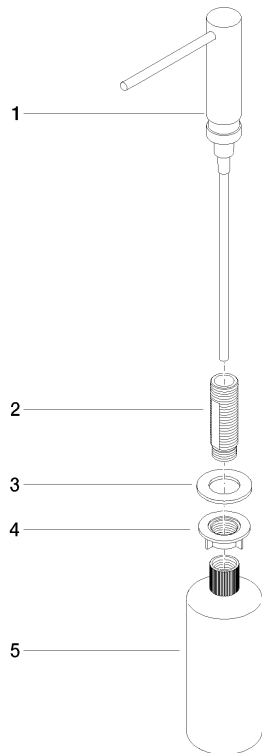

**Dispenser without rosette - Durabronz (23kt Gold)**

ELIO

82 424 970

- 124mm projection
- 500 ml bottle
- can be filled from the top
- rotating pump head
- height 125 mm
- width 30mm
- hole diameter 25 mm

Fits ELIO, ENO, MEM, META SQUARE, SYNC and TARA ULTRA

Fits: ELIO, MEM, ENO, SYNC, TARA ULTRA, META SQUARE

	Durabronz (23kt Gold)	82 424 970-09
	Chrome	82 424 970-00
	Brushed Platinum	82 424 970-06
	Platinum	82 424 970-08
	Dark Chrome	82 424 970-19
	Brushed Durabronz (23kt Gold)	82 424 970-28
	Matte Black	82 424 970-33
	Brushed Champagne (22kt Gold)	82 424 970-46
	Champagne (22kt Gold)	82 424 970-47
	Brushed Chrome	82 424 970-93
	Brushed Dark Platinum	82 424 970-99

82 424 970

mm [inches]

82 424 970

Parts for other  
finishes can be found  
here: [Chrome](#)

### Spare parts list

No.	Item Number	Name	Quantity used	Delivery time
	90 10 10 539 00-09	dispenser	5	40