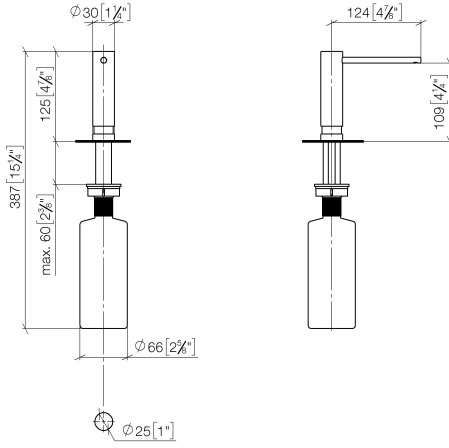

**Dispenser without rosette - Dark Chrome**

ELIO

82 424 970

- 124mm projection
- 500 ml bottle
- can be filled from the top
- rotating pump head
- height 125 mm
- width 30mm
- hole diameter 25 mm

Fits ELIO, ENO, MEM, META SQUARE, SYNC and TARA ULTRA

Fits: ELIO, MEM, ENO, SYNC, TARA ULTRA, META SQUARE

	Dark Chrome	82 424 970-19
	Chrome	82 424 970-00
	Brushed Platinum	82 424 970-06
	Platinum	82 424 970-08
	Durabronze (23kt Gold)	82 424 970-09
	Brushed Durabronze (23kt Gold)	82 424 970-28
	Matte Black	82 424 970-33
	Brushed Champagne (22kt Gold)	82 424 970-46
	Champagne (22kt Gold)	82 424 970-47
	Brushed Chrome	82 424 970-93
	Brushed Dark Platinum	82 424 970-99

82 424 970

mm [inches]

82 424 970

Parts for other  
finishes can be found  
here: [Chrome](#)

Dispenser without rosette - Dark Chrome

ELIO

82 424 970