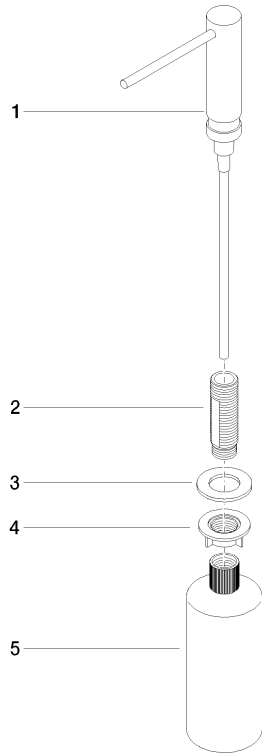

**Dispenser without rosette - Dark Chrome**

ELIO

82 424 970

- 124mm projection
- 500 ml bottle
- can be filled from the top
- rotating pump head
- height 125 mm
- width 30mm
- hole diameter 25 mm

Fits ELIO, ENO, MEM, META SQUARE, SYNC and TARA ULTRA

Fits: ELIO, MEM, ENO, SYNC, TARA ULTRA, META SQUARE

	Dark Chrome	82 424 970-19
	Chrome	82 424 970-00
	Brushed Platinum	82 424 970-06
	Platinum	82 424 970-08
	Durabronze (23kt Gold)	82 424 970-09
	Brushed Durabronze (23kt Gold)	82 424 970-28
	Matte Black	82 424 970-33
	Brushed Champagne (22kt Gold)	82 424 970-46
	Champagne (22kt Gold)	82 424 970-47
	Brushed Chrome	82 424 970-93
	Brushed Dark Platinum	82 424 970-99

82 424 970

mm [inches]

82 424 970

Parts for other  
finishes can be found  
here: [Chrome](#)

Dispenser without rosette - Dark Chrome

ELIO

82 424 970

## Spare parts list