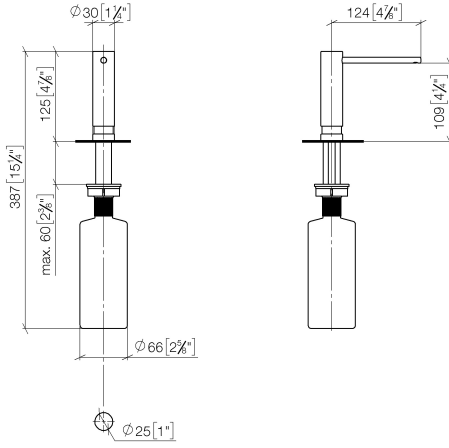

**Dispenser without rosette - Brushed Durabron (23kt Gold)**

ELIO

82 424 970

- 124mm projection
- 500 ml bottle
- can be filled from the top
- rotating pump head
- height 125 mm
- width 30mm
- hole diameter 25 mm

Fits ELIO, ENO, MEM, META SQUARE, SYNC and TARA ULTRA

Fits: ELIO, MEM, ENO, SYNC, TARA ULTRA, META SQUARE

	Brushed Durabron (23kt Gold)	82 424 970-28
	Chrome	82 424 970-00
	Brushed Platinum	82 424 970-06
	Platinum	82 424 970-08
	Durabron (23kt Gold)	82 424 970-09
	Dark Chrome	82 424 970-19
	Matte Black	82 424 970-33
	Brushed Champagne (22kt Gold)	82 424 970-46
	Champagne (22kt Gold)	82 424 970-47
	Brushed Chrome	82 424 970-93
	Brushed Dark Platinum	82 424 970-99

82 424 970

mm [inches]

82 424 970

Parts for other  
finishes can be found  
here: [Chrome](#)

Dispenser without rosette - Brushed Durabronz (23kt Gold)

ELIO

82 424 970

**Spare parts list**

No.	Item Number	Name	Quantity used	Delivery time
	90 10 10 539 00-28	dispenser	5	20