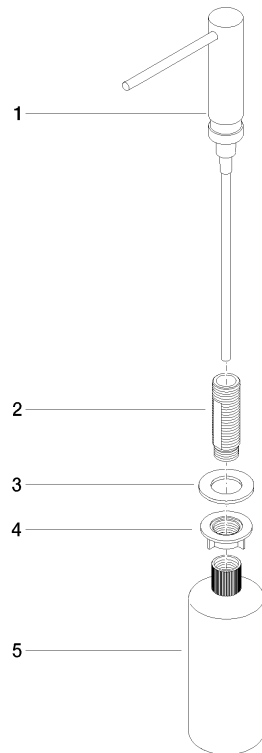

**Dispenser without rosette - Brushed Durabron (23kt Gold)**

ELIO

82 424 970

- 124mm projection
- 500 ml bottle
- can be filled from the top
- rotating pump head
- height 125 mm
- width 30mm
- hole diameter 25 mm

Fits ELIO, ENO, MEM, META SQUARE, SYNC and TARA ULTRA

Fits: ELIO, MEM, ENO, SYNC, TARA ULTRA, META SQUARE

	Brushed Durabron (23kt Gold)	82 424 970-28
	Chrome	82 424 970-00
	Brushed Platinum	82 424 970-06
	Platinum	82 424 970-08
	Durabron (23kt Gold)	82 424 970-09
	Dark Chrome	82 424 970-19
	Matte Black	82 424 970-33
	Brushed Champagne (22kt Gold)	82 424 970-46
	Champagne (22kt Gold)	82 424 970-47
	Brushed Chrome	82 424 970-93
	Brushed Dark Platinum	82 424 970-99

82 424 970

mm [inches]

82 424 970

Parts for other  
finishes can be found  
here: [Chrome](#)

Dispenser without rosette - Brushed Durabronz (23kt Gold)

ELIO

82 424 970

**Spare parts list**

No.	Item Number	Name	Quantity used	Delivery time
	90 10 10 539 00-28	dispenser	5	20