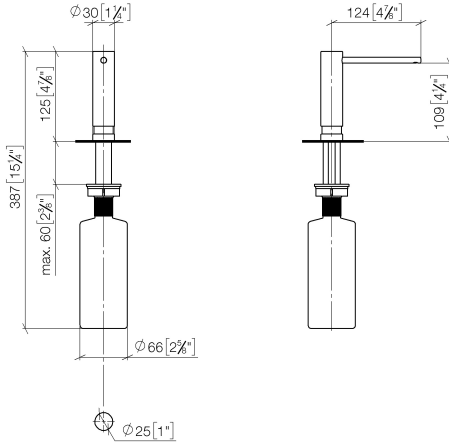

Dispenser without rosette - Matte Black

ELIO

82 424 970

- 124mm projection
- 500 ml bottle
- can be filled from the top
- rotating pump head
- height 125 mm
- width 30mm
- hole diameter 25 mm

Fits ELIO, ENO, MEM, META SQUARE, SYNC and TARA ULTRA

Fits: ELIO, MEM, ENO, SYNC, TARA ULTRA, META SQUARE

	Matte Black	82 424 970-33
	Chrome	82 424 970-00
	Brushed Platinum	82 424 970-06
	Platinum	82 424 970-08
	Durabronze (23kt Gold)	82 424 970-09
	Dark Chrome	82 424 970-19
	Brushed Durabronze (23kt Gold)	82 424 970-28
	Brushed Champagne (22kt Gold)	82 424 970-46
	Champagne (22kt Gold)	82 424 970-47
	Brushed Chrome	82 424 970-93
	Brushed Dark Platinum	82 424 970-99

82 424 970

mm [inches]

82 424 970

Parts for other
finishes can be found
here: [Chrome](#)

Dispenser without rosette - Matte Black

ELIO

82 424 970

Spare parts list

No.	Item Number	Name	Quantity used	Delivery time
	90 10 10 539 00-33	dispenser	5	30