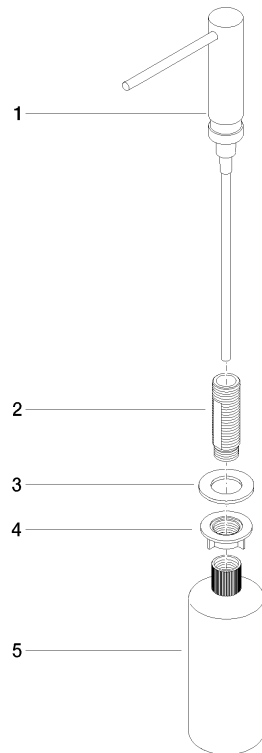

**Dispenser without rosette - Brushed Champagne (22kt Gold)**

ELIO

82 424 970

- 124mm projection
- 500 ml bottle
- can be filled from the top
- rotating pump head
- height 125 mm
- width 30mm
- hole diameter 25 mm

Fits ELIO, ENO, MEM, META SQUARE, SYNC and TARA ULTRA

Fits: ELIO, MEM, ENO, SYNC, TARA ULTRA, META SQUARE

	Brushed Champagne (22kt Gold)	82 424 970-46
	Chrome	82 424 970-00
	Brushed Platinum	82 424 970-06
	Platinum	82 424 970-08
	Durabrand (23kt Gold)	82 424 970-09
	Dark Chrome	82 424 970-19
	Brushed Durabrand (23kt Gold)	82 424 970-28
	Matte Black	82 424 970-33
	Champagne (22kt Gold)	82 424 970-47
	Brushed Chrome	82 424 970-93
	Brushed Dark Platinum	82 424 970-99

82 424 970

mm [inches]

82 424 970

Parts for other  
finishes can be found  
here: [Chrome](#)

### Spare parts list

No.	Item Number	Name	Quantity used	Delivery time
	90 10 10 539 00-46	dispenser	5	30