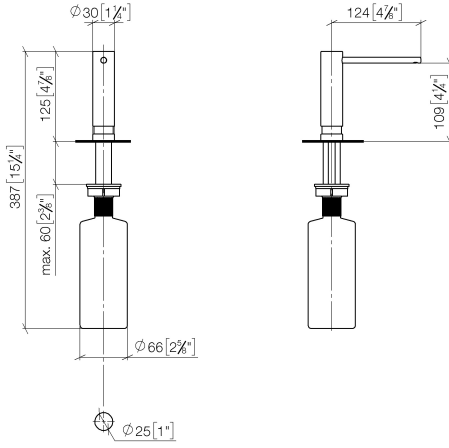

**Dispenser without rosette - Brushed Champagne (22kt Gold)**

ELIO

82 424 970

- 124mm projection
- 500 ml bottle
- can be filled from the top
- rotating pump head
- height 125 mm
- width 30mm
- hole diameter 25 mm

Fits ELIO, ENO, MEM, META SQUARE, SYNC and TARA ULTRA

Fits: ELIO, MEM, ENO, SYNC, TARA ULTRA, META SQUARE

	Brushed Champagne (22kt Gold)	82 424 970-46
	Chrome	82 424 970-00
	Brushed Platinum	82 424 970-06
	Platinum	82 424 970-08
	Durabrand (23kt Gold)	82 424 970-09
	Dark Chrome	82 424 970-19
	Brushed Durabrand (23kt Gold)	82 424 970-28
	Matte Black	82 424 970-33
	Champagne (22kt Gold)	82 424 970-47
	Brushed Chrome	82 424 970-93
	Brushed Dark Platinum	82 424 970-99

82 424 970

mm [inches]

82 424 970

Parts for other  
finishes can be found  
here: [Chrome](#)

### Spare parts list

No.	Item Number	Name	Quantity used	Delivery time
	90 10 10 539 00-46	dispenser	5	30