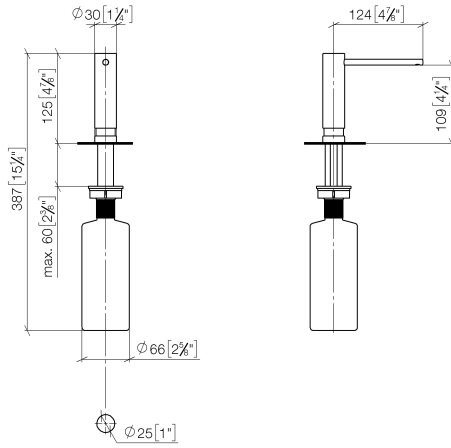

Dispenser without rosette - Champagne (22kt Gold)

ELIO

82 424 970

- 124mm projection
- 500 ml bottle
- can be filled from the top
- rotating pump head
- height 125 mm
- width 30mm
- hole diameter 25 mm

Fits ELIO, ENO, MEM, META SQUARE, SYNC and TARA ULTRA

Fits: ELIO, MEM, ENO, SYNC, TARA ULTRA, META SQUARE

	Champagne (22kt Gold)	82 424 970-47
	Chrome	82 424 970-00
	Brushed Platinum	82 424 970-06
	Platinum	82 424 970-08
	Durabrace (23kt Gold)	82 424 970-09
	Dark Chrome	82 424 970-19
	Brushed Durabrace (23kt Gold)	82 424 970-28
	Matte Black	82 424 970-33
	Brushed Champagne (22kt Gold)	82 424 970-46
	Brushed Chrome	82 424 970-93
	Brushed Dark Platinum	82 424 970-99

82 424 970

mm [inches]

82 424 970

Parts for other
finishes can be found
here: [Chrome](#)

Dispenser without rosette - Champagne (22kt Gold)

ELIO

82 424 970

Spare parts list

No.	Item Number	Name	Quantity used	Delivery time
	90 10 10 539 00-47	dispenser	5	30