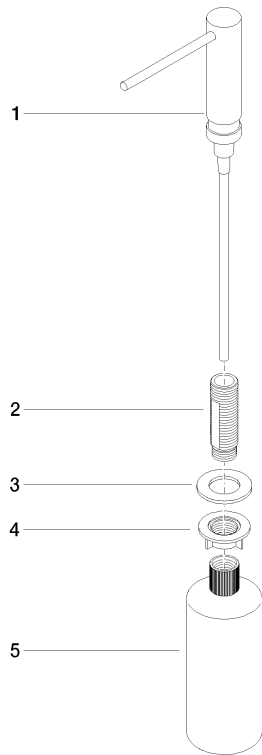

Dispenser without rosette - Champagne (22kt Gold)

ELIO

82 424 970

- 124mm projection
- 500 ml bottle
- can be filled from the top
- rotating pump head
- height 125 mm
- width 30mm
- hole diameter 25 mm

Fits ELIO, ENO, MEM, META SQUARE, SYNC and TARA ULTRA

Fits: ELIO, MEM, ENO, SYNC, TARA ULTRA, META SQUARE

	Champagne (22kt Gold)	82 424 970-47
	Chrome	82 424 970-00
	Brushed Platinum	82 424 970-06
	Platinum	82 424 970-08
	Durabrace (23kt Gold)	82 424 970-09
	Dark Chrome	82 424 970-19
	Brushed Durabrace (23kt Gold)	82 424 970-28
	Matte Black	82 424 970-33
	Brushed Champagne (22kt Gold)	82 424 970-46
	Brushed Chrome	82 424 970-93
	Brushed Dark Platinum	82 424 970-99

82 424 970

mm [inches]

82 424 970

Parts for other
finishes can be found
here: [Chrome](#)

Dispenser without rosette - Champagne (22kt Gold)

ELIO

82 424 970

Spare parts list

No.	Item Number	Name	Quantity used	Delivery time
	90 10 10 539 00-47	dispenser	5	30