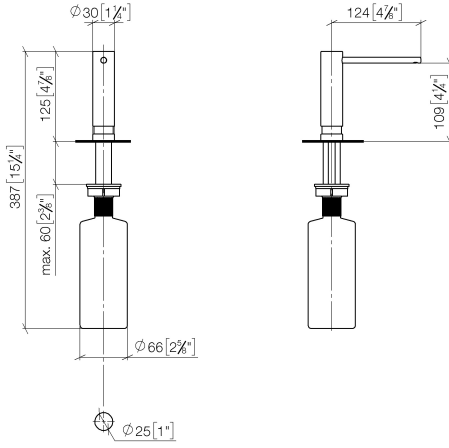

**Dispenser without rosette - Brushed Chrome**

ELIO

82 424 970

- 124mm projection
- 500 ml bottle
- can be filled from the top
- rotating pump head
- height 125 mm
- width 30mm
- hole diameter 25 mm

Fits ELIO, ENO, MEM, META SQUARE, SYNC and TARA ULTRA

Fits: ELIO, MEM, ENO, SYNC, TARA ULTRA, META SQUARE

	Brushed Chrome	82 424 970-93
	Chrome	82 424 970-00
	Brushed Platinum	82 424 970-06
	Platinum	82 424 970-08
	Durabronze (23kt Gold)	82 424 970-09
	Dark Chrome	82 424 970-19
	Brushed Durabronze (23kt Gold)	82 424 970-28
	Matte Black	82 424 970-33
	Brushed Champagne (22kt Gold)	82 424 970-46
	Champagne (22kt Gold)	82 424 970-47
	Brushed Dark Platinum	82 424 970-99

82 424 970

mm [inches]

82 424 970

Parts for other finishes can be found here: [Chrome](#)

### Spare parts list

No.	Item Number	Name	Quantity used	Delivery time
	90 10 10 539 00-93	dispenser	5	20