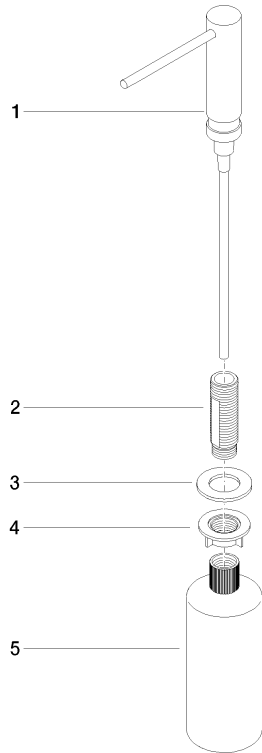

**Dispenser without rosette - Brushed Chrome**

ELIO

82 424 970

- 124mm projection
- 500 ml bottle
- can be filled from the top
- rotating pump head
- height 125 mm
- width 30mm
- hole diameter 25 mm

Fits ELIO, ENO, MEM, META SQUARE, SYNC and TARA ULTRA

Fits: ELIO, MEM, ENO, SYNC, TARA ULTRA, META SQUARE

	Brushed Chrome	82 424 970-93
	Chrome	82 424 970-00
	Brushed Platinum	82 424 970-06
	Platinum	82 424 970-08
	Durabronze (23kt Gold)	82 424 970-09
	Dark Chrome	82 424 970-19
	Brushed Durabronze (23kt Gold)	82 424 970-28
	Matte Black	82 424 970-33
	Brushed Champagne (22kt Gold)	82 424 970-46
	Champagne (22kt Gold)	82 424 970-47
	Brushed Dark Platinum	82 424 970-99

82 424 970

mm [inches]

82 424 970

Parts for other finishes can be found here: [Chrome](#)

### Spare parts list

No.	Item Number	Name	Quantity used	Delivery time
	90 10 10 539 00-93	dispenser	5	20