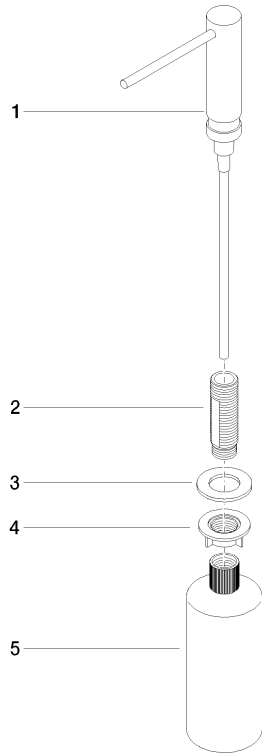

Dispenser without rosette - Brushed Dark Platinum

ELIO

82 424 970

- 124mm projection
- 500 ml bottle
- can be filled from the top
- rotating pump head
- height 125 mm
- width 30mm
- hole diameter 25 mm

Fits ELIO, ENO, MEM, META SQUARE, SYNC and TARA ULTRA

Fits: ELIO, MEM, ENO, SYNC, TARA ULTRA, META SQUARE

	Brushed Dark Platinum	82 424 970-99
	Chrome	82 424 970-00
	Brushed Platinum	82 424 970-06
	Platinum	82 424 970-08
	Durabronze (23kt Gold)	82 424 970-09
	Dark Chrome	82 424 970-19
	Brushed Durabronze (23kt Gold)	82 424 970-28
	Matte Black	82 424 970-33
	Brushed Champagne (22kt Gold)	82 424 970-46
	Champagne (22kt Gold)	82 424 970-47
	Brushed Chrome	82 424 970-93

82 424 970

mm [inches]

82 424 970

Parts for other
finishes can be found
here: [Chrome](#)

Dispenser without rosette - Brushed Dark Platinum

ELIO

82 424 970

Spare parts list

No.	Item Number	Name	Quantity used	Delivery time
	90 10 10 539 00-99	dispenser	5	30