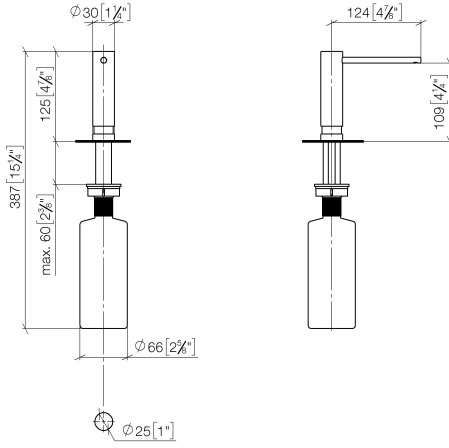

Dispenser without rosette - Brushed Dark Platinum

ELIO

82 424 970

- 124mm projection
- 500 ml bottle
- can be filled from the top
- rotating pump head
- height 125 mm
- width 30mm
- hole diameter 25 mm

Fits ELIO, ENO, MEM, META SQUARE, SYNC and TARA ULTRA

Fits: ELIO, MEM, ENO, SYNC, TARA ULTRA, META SQUARE

	Brushed Dark Platinum	82 424 970-99
	Chrome	82 424 970-00
	Brushed Platinum	82 424 970-06
	Platinum	82 424 970-08
	Durabronze (23kt Gold)	82 424 970-09
	Dark Chrome	82 424 970-19
	Brushed Durabronze (23kt Gold)	82 424 970-28
	Matte Black	82 424 970-33
	Brushed Champagne (22kt Gold)	82 424 970-46
	Champagne (22kt Gold)	82 424 970-47
	Brushed Chrome	82 424 970-93

82 424 970

mm [inches]

82 424 970

Parts for other
finishes can be found
here: [Chrome](#)

Dispenser without rosette - Brushed Dark Platinum

ELIO

82 424 970

Spare parts list

No.	Item Number	Name	Quantity used	Delivery time
	90 10 10 539 00-99	dispenser	5	30