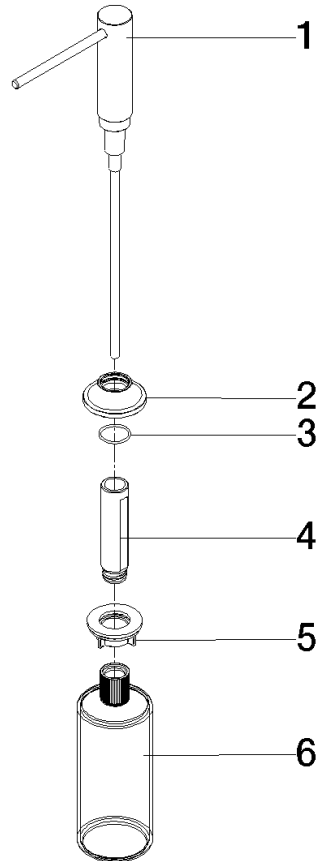

82 434 809

- 140mm projection
- 500 ml bottle
- can be filled from the top
- rotating pump head
- height 124 mm
- rosette Ø 55 mm
- hole diameter 25 mm

	Chrome	82 434 809-00
	Brushed Platinum	82 434 809-06
	Platinum	82 434 809-08
	Durabronze (23kt Gold)	82 434 809-09
	Dark Chrome	82 434 809-19
	Brushed Durabronze (23kt Gold)	82 434 809-28
	Matte Black	82 434 809-33
	Brushed Champagne (22kt Gold)	82 434 809-46
	Champagne (22kt Gold)	82 434 809-47
	Brushed Chrome	82 434 809-93
	Brushed Dark Platinum	82 434 809-99

82 434 809

mm [inches]

82 434 809

Parts for other finishes can be found here: Brushed Platinum

Spare parts list

No.	Item Number	Name	Quantity used	Delivery time
1	90 10 10 534 00-00	dispenser	1	10
2	90 27 87 042 00-00	rosette	1	10
3	09 14 10 112 90	seal	1	2
4	08 10 10 527 90	holder	1	2
5	05 23 10 001 00 90	fixing set	1	2
6	90 10 10 603 00 90	container	1	2