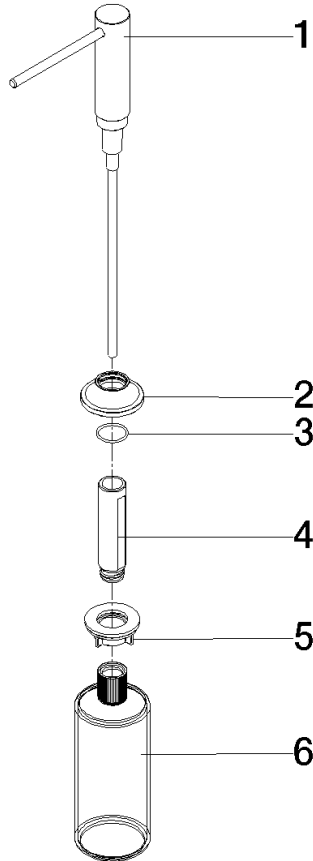

82 434 809

- 140mm projection
- 500 ml bottle
- can be filled from the top
- rotating pump head
- height 124 mm
- rosette Ø 55 mm
- hole diameter 25 mm

| | | |
|--|-------------------------------|---------------|
|  | Brushed Platinum | 82 434 809-06 |
|  | Chrome | 82 434 809-00 |
|  | Platinum | 82 434 809-08 |
|  | Durabress (23kt Gold) | 82 434 809-09 |
|  | Dark Chrome | 82 434 809-19 |
|  | Brushed Durabress (23kt Gold) | 82 434 809-28 |
|  | Matte Black | 82 434 809-33 |
|  | Brushed Champagne (22kt Gold) | 82 434 809-46 |
|  | Champagne (22kt Gold) | 82 434 809-47 |
|  | Brushed Chrome | 82 434 809-93 |
|  | Brushed Dark Platinum | 82 434 809-99 |

82 434 809

mm [inches]

82 434 809

Product version from 7/1/2023

Parts for other finishes can be found here: Chrome

VAIA Dispenser with rosette - Brushed Platinum

VAIA

82 434 809

Spare parts list

Product version from 7/1/2023

| No. | Item Number | Name | Quantity used | Delivery time |
|-----|--------------------|-----------|---------------|---------------|
| | 90 10 10 534 00-06 | dispenser | 6 | 10 |