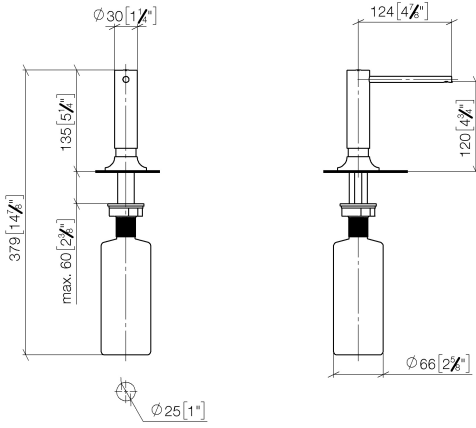

82 434 809

- 140mm projection
- 500 ml bottle
- can be filled from the top
- rotating pump head
- height 124 mm
- rosette Ø 55 mm
- hole diameter 25 mm

| | | |
|--|-------------------------------|---------------|
|  | Brushed Platinum | 82 434 809-06 |
|  | Chrome | 82 434 809-00 |
|  | Platinum | 82 434 809-08 |
|  | Durabress (23kt Gold) | 82 434 809-09 |
|  | Dark Chrome | 82 434 809-19 |
|  | Brushed Durabress (23kt Gold) | 82 434 809-28 |
|  | Matte Black | 82 434 809-33 |
|  | Brushed Champagne (22kt Gold) | 82 434 809-46 |
|  | Champagne (22kt Gold) | 82 434 809-47 |
|  | Brushed Chrome | 82 434 809-93 |
|  | Brushed Dark Platinum | 82 434 809-99 |

82 434 809

mm [inches]

82 434 809

Product version from 7/1/2023

Parts for other finishes can be found here: Chrome

VAIA Dispenser with rosette - Brushed Platinum

VAIA

82 434 809

Spare parts list

Product version from 7/1/2023

| No. | Item Number | Name | Quantity used | Delivery time |
|-----|--------------------|-----------|---------------|---------------|
| | 90 10 10 534 00-06 | dispenser | 6 | 10 |