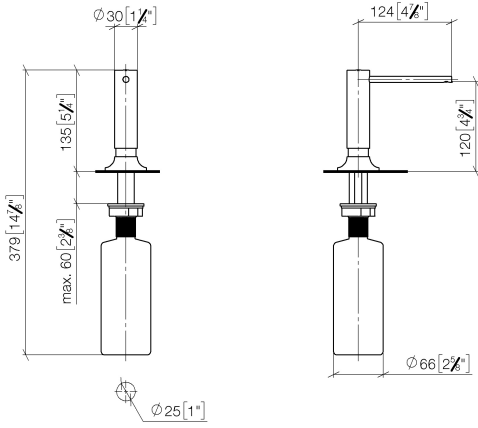

82 434 809

- 140mm projection
- 500 ml bottle
- can be filled from the top
- rotating pump head
- height 124 mm
- rosette Ø 55 mm
- hole diameter 25 mm

	Matte Black	82 434 809-33
	Chrome	82 434 809-00
	Brushed Platinum	82 434 809-06
	Platinum	82 434 809-08
	Durabress (23kt Gold)	82 434 809-09
	Dark Chrome	82 434 809-19
	Brushed Durabress (23kt Gold)	82 434 809-28
	Brushed Champagne (22kt Gold)	82 434 809-46
	Champagne (22kt Gold)	82 434 809-47
	Brushed Chrome	82 434 809-93
	Brushed Dark Platinum	82 434 809-99

82 434 809

mm [inches]

82 434 809

Product version from 7/1/2023

Parts for other finishes can be found here: [Chrome](#)

VAIA Dispenser with rosette - Matte Black

VAIA

82 434 809

Spare parts list

Product version from 7/1/2023

No.	Item Number	Name	Quantity used	Delivery time
	90 10 10 534 00-33	dispenser	6	30