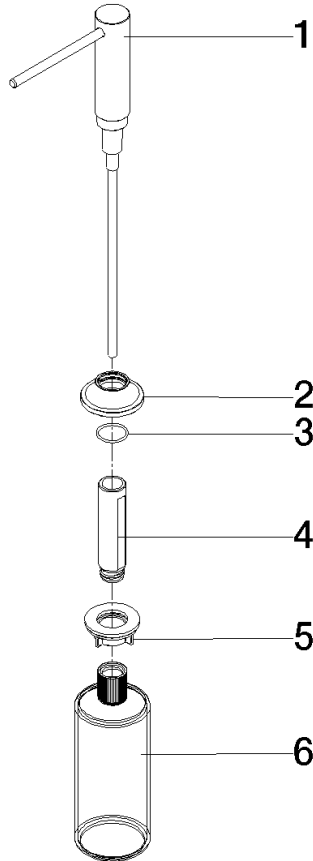

82 434 809

- 140mm projection
- 500 ml bottle
- can be filled from the top
- rotating pump head
- height 124 mm
- rosette Ø 55 mm
- hole diameter 25 mm

	Matte Black	82 434 809-33
	Chrome	82 434 809-00
	Brushed Platinum	82 434 809-06
	Platinum	82 434 809-08
	Durabress (23kt Gold)	82 434 809-09
	Dark Chrome	82 434 809-19
	Brushed Durabress (23kt Gold)	82 434 809-28
	Brushed Champagne (22kt Gold)	82 434 809-46
	Champagne (22kt Gold)	82 434 809-47
	Brushed Chrome	82 434 809-93
	Brushed Dark Platinum	82 434 809-99

82 434 809

mm [inches]

82 434 809

Product version from 7/1/2023

Parts for other finishes can be found here: [Chrome](#)

VAIA Dispenser with rosette - Matte Black

VAIA

82 434 809

Spare parts list

Product version from 7/1/2023

No.	Item Number	Name	Quantity used	Delivery time
	90 10 10 534 00-33	dispenser	6	30