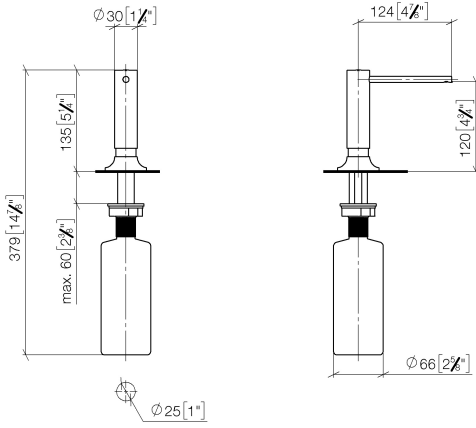

82 434 809

- 140mm projection
- 500 ml bottle
- can be filled from the top
- rotating pump head
- height 124 mm
- rosette Ø 55 mm
- hole diameter 25 mm

	Brushed Champagne (22kt Gold)	82 434 809-46
	Chrome	82 434 809-00
	Brushed Platinum	82 434 809-06
	Platinum	82 434 809-08
	Durabress (23kt Gold)	82 434 809-09
	Dark Chrome	82 434 809-19
	Brushed Durabress (23kt Gold)	82 434 809-28
	Matte Black	82 434 809-33
	Champagne (22kt Gold)	82 434 809-47
	Brushed Chrome	82 434 809-93
	Brushed Dark Platinum	82 434 809-99

82 434 809

mm [inches]

82 434 809

Product version from 7/1/2023

Parts for other finishes can be found here: Chrome

VAIA Dispenser with rosette - Brushed Champagne (22kt Gold)

VAIA

82 434 809

Spare parts list

Product version from 7/1/2023

No.	Item Number	Name	Quantity used	Delivery time
	90 10 10 534 00-46	dispenser	6	30