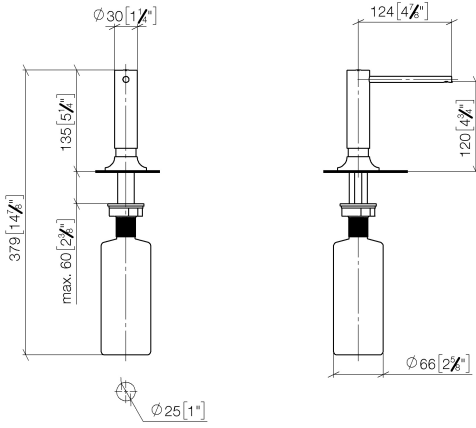

82 434 809

- 140mm projection
- 500 ml bottle
- can be filled from the top
- rotating pump head
- height 124 mm
- rosette Ø 55 mm
- hole diameter 25 mm

	Champagne (22kt Gold)	82 434 809-47
	Chrome	82 434 809-00
	Brushed Platinum	82 434 809-06
	Platinum	82 434 809-08
	Durabrand (23kt Gold)	82 434 809-09
	Dark Chrome	82 434 809-19
	Brushed Durabrand (23kt Gold)	82 434 809-28
	Matte Black	82 434 809-33
	Brushed Champagne (22kt Gold)	82 434 809-46
	Brushed Chrome	82 434 809-93
	Brushed Dark Platinum	82 434 809-99

82 434 809

mm [inches]

82 434 809

Product version from 7/1/2023

Parts for other finishes can be found here: [Chrome](#)

VAIA Dispenser with rosette - Champagne (22kt Gold)

VAIA

82 434 809

Spare parts list

Product version from 7/1/2023

No.	Item Number	Name	Quantity used	Delivery time
	90 10 10 534 00-47	dispenser	6	30