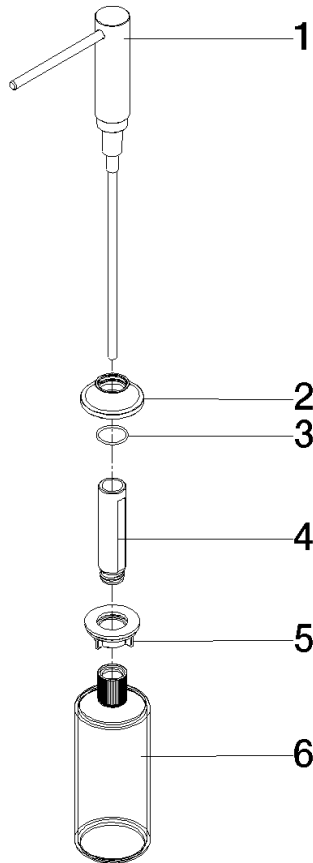

82 434 809

- 140mm projection
- 500 ml bottle
- can be filled from the top
- rotating pump head
- height 124 mm
- rosette Ø 55 mm
- hole diameter 25 mm

	Champagne (22kt Gold)	82 434 809-47
	Chrome	82 434 809-00
	Brushed Platinum	82 434 809-06
	Platinum	82 434 809-08
	Durabrand (23kt Gold)	82 434 809-09
	Dark Chrome	82 434 809-19
	Brushed Durabrand (23kt Gold)	82 434 809-28
	Matte Black	82 434 809-33
	Brushed Champagne (22kt Gold)	82 434 809-46
	Brushed Chrome	82 434 809-93
	Brushed Dark Platinum	82 434 809-99

82 434 809

mm [inches]

82 434 809

Product version from 7/1/2023

Parts for other finishes can be found here: [Chrome](#)

VAIA Dispenser with rosette - Champagne (22kt Gold)

VAIA

82 434 809

Spare parts list

Product version from 7/1/2023

No.	Item Number	Name	Quantity used	Delivery time
	90 10 10 534 00-47	dispenser	6	30