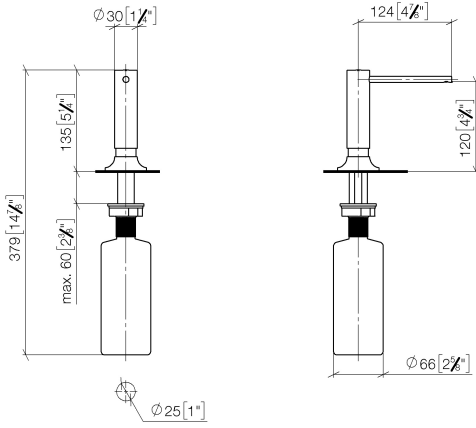

82 434 809

- 140mm projection
- 500 ml bottle
- can be filled from the top
- rotating pump head
- height 124 mm
- rosette Ø 55 mm
- hole diameter 25 mm

	Brushed Dark Platinum	82 434 809-99
	Chrome	82 434 809-00
	Brushed Platinum	82 434 809-06
	Platinum	82 434 809-08
	Durabress (23kt Gold)	82 434 809-09
	Dark Chrome	82 434 809-19
	Brushed Durabress (23kt Gold)	82 434 809-28
	Matte Black	82 434 809-33
	Brushed Champagne (22kt Gold)	82 434 809-46
	Champagne (22kt Gold)	82 434 809-47
	Brushed Chrome	82 434 809-93

82 434 809

mm [inches]

82 434 809

Product version from 7/1/2023

Parts for other finishes can be found here: Chrome

VAIA Dispenser with rosette - Brushed Dark Platinum

VAIA

82 434 809

Spare parts list

Product version from 7/1/2023

No.	Item Number	Name	Quantity used	Delivery time
	90 10 10 534 00-99	dispenser	6	30