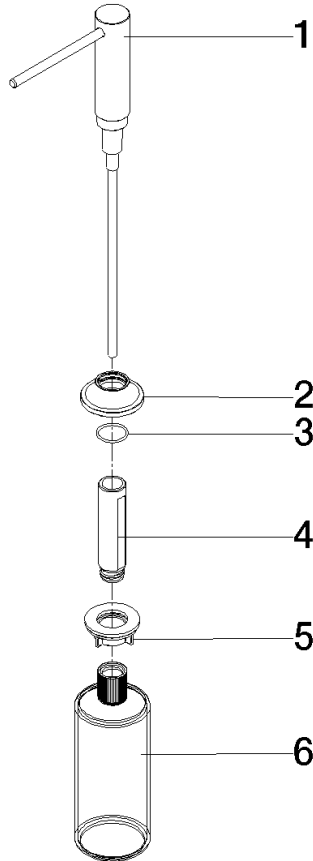

82 434 809

- 140mm projection
- 500 ml bottle
- can be filled from the top
- rotating pump head
- height 124 mm
- rosette Ø 55 mm
- hole diameter 25 mm

	Brushed Dark Platinum	82 434 809-99
	Chrome	82 434 809-00
	Brushed Platinum	82 434 809-06
	Platinum	82 434 809-08
	Durabress (23kt Gold)	82 434 809-09
	Dark Chrome	82 434 809-19
	Brushed Durabress (23kt Gold)	82 434 809-28
	Matte Black	82 434 809-33
	Brushed Champagne (22kt Gold)	82 434 809-46
	Champagne (22kt Gold)	82 434 809-47
	Brushed Chrome	82 434 809-93

82 434 809

mm [inches]

82 434 809

Product version from 7/1/2023

Parts for other finishes can be found here: Chrome

VAIA Dispenser with rosette - Brushed Dark Platinum

VAIA

82 434 809

Spare parts list

Product version from 7/1/2023

No.	Item Number	Name	Quantity used	Delivery time
	90 10 10 534 00-99	dispenser	6	30