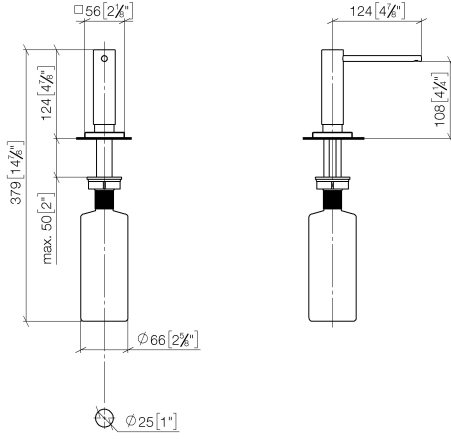

**Dispenser with rosette - Chrome**

LOT

82 439 970

- 124mm projection
- 500 ml bottle
- can be filled from the top
- rotating pump head
- height 124 mm
- hole diameter 25 mm
- individual rosette 55 x 55 mm

Fits LOT

	Chrome	82 439 970-00
	Brushed Platinum	82 439 970-06
	Platinum	82 439 970-08
	Durabross (23kt Gold)	82 439 970-09
	Dark Chrome	82 439 970-19
	Brushed Durabross (23kt Gold)	82 439 970-28
	Brushed Champagne (22kt Gold)	82 439 970-46
	Champagne (22kt Gold)	82 439 970-47
	Brushed Chrome	82 439 970-93
	Brushed Dark Platinum	82 439 970-99

Dispenser with rosette - Chrome

LOT

82 439 970

mm [inches]

82 439 970

Parts for other finishes can be found here: Brushed Platinum

Spare parts list

No.	Item Number	Name	Quantity used	Delivery time
1	90 10 10 538 00-00	dispenser	1	10
2	08 27 97 505-00	rosette	1	10
3	08 10 10 624 90	disc	1	2
4	09 14 10 151 90	seal	1	2
5	08 10 10 527 90	holder	1	2
6	09 14 05 014 90	seal	1	2
7	08 10 10 517 90	nut	1	2
8	90 10 10 603 00 90	container	1	2