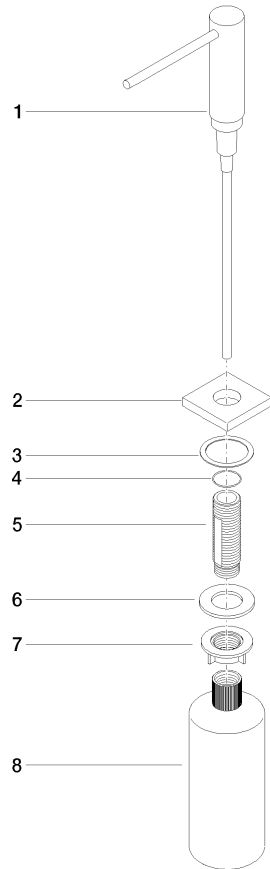

**Dispenser with rosette - Chrome**

LOT

82 439 970

- 124mm projection
- 500 ml bottle
- can be filled from the top
- rotating pump head
- height 124 mm
- hole diameter 25 mm
- individual rosette 55 x 55 mm

Fits LOT

	Chrome	82 439 970-00
	Brushed Platinum	82 439 970-06
	Platinum	82 439 970-08
	Durabross (23kt Gold)	82 439 970-09
	Dark Chrome	82 439 970-19
	Brushed Durabross (23kt Gold)	82 439 970-28
	Brushed Champagne (22kt Gold)	82 439 970-46
	Champagne (22kt Gold)	82 439 970-47
	Brushed Chrome	82 439 970-93
	Brushed Dark Platinum	82 439 970-99

Dispenser with rosette - Chrome

LOT

82 439 970

mm [inches]

82 439 970

Parts for other finishes can be found here: Brushed Platinum

Spare parts list

No.	Item Number	Name	Quantity used	Delivery time
1	90 10 10 538 00-00	dispenser	1	10
2	08 27 97 505-00	rosette	1	10
3	08 10 10 624 90	disc	1	2
4	09 14 10 151 90	seal	1	2
5	08 10 10 527 90	holder	1	2
6	09 14 05 014 90	seal	1	2
7	08 10 10 517 90	nut	1	2
8	90 10 10 603 00 90	container	1	2