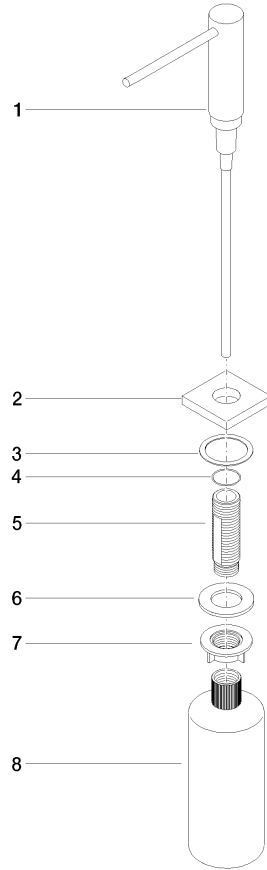

Dispenser with rosette - Platinum

LOT

82 439 970

- 124mm projection
- 500 ml bottle
- can be filled from the top
- rotating pump head
- height 124 mm
- hole diameter 25 mm
- individual rosette 55 x 55 mm

Fits LOT

	Platinum	82 439 970-08
	Chrome	82 439 970-00
	Brushed Platinum	82 439 970-06
	Durabrace (23kt Gold)	82 439 970-09
	Dark Chrome	82 439 970-19
	Brushed Durabrace (23kt Gold)	82 439 970-28
	Brushed Champagne (22kt Gold)	82 439 970-46
	Champagne (22kt Gold)	82 439 970-47
	Brushed Chrome	82 439 970-93
	Brushed Dark Platinum	82 439 970-99

82 439 970

mm [inches]

82 439 970

Parts for other
finishes can be found
here: [Chrome](#)

Dispenser with rosette - Platinum

LOT

82 439 970

Spare parts list

No.	Item Number	Name	Quantity used	Delivery time
	90 10 10 538 00-08	dispenser	8	40