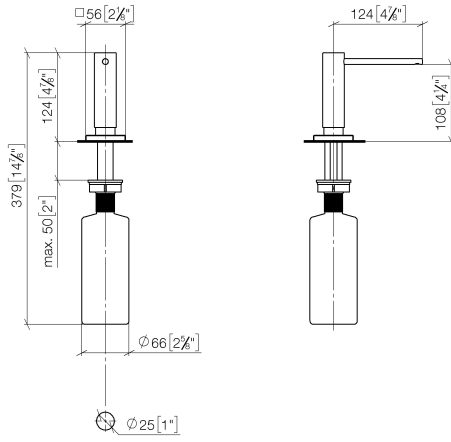

Dispenser with rosette - Platinum

LOT

82 439 970

- 124mm projection
- 500 ml bottle
- can be filled from the top
- rotating pump head
- height 124 mm
- hole diameter 25 mm
- individual rosette 55 x 55 mm

Fits LOT

	Platinum	82 439 970-08
	Chrome	82 439 970-00
	Brushed Platinum	82 439 970-06
	Durabrace (23kt Gold)	82 439 970-09
	Dark Chrome	82 439 970-19
	Brushed Durabrace (23kt Gold)	82 439 970-28
	Brushed Champagne (22kt Gold)	82 439 970-46
	Champagne (22kt Gold)	82 439 970-47
	Brushed Chrome	82 439 970-93
	Brushed Dark Platinum	82 439 970-99

82 439 970

mm [inches]

82 439 970

Parts for other
finishes can be found
here: [Chrome](#)

Dispenser with rosette - Platinum

LOT

82 439 970

Spare parts list

No.	Item Number	Name	Quantity used	Delivery time
	90 10 10 538 00-08	dispenser	8	40