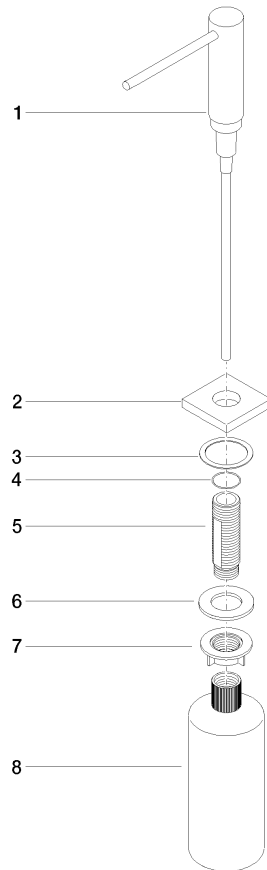

Dispenser with rosette - Brushed Durabross (23kt Gold)

LOT

82 439 970

- 124mm projection
- 500 ml bottle
- can be filled from the top
- rotating pump head
- height 124 mm
- hole diameter 25 mm
- individual rosette 55 x 55 mm

Fits LOT

	Brushed Durabross (23kt Gold)	82 439 970-28
	Chrome	82 439 970-00
	Brushed Platinum	82 439 970-06
	Platinum	82 439 970-08
	Durabross (23kt Gold)	82 439 970-09
	Dark Chrome	82 439 970-19
	Brushed Champagne (22kt Gold)	82 439 970-46
	Champagne (22kt Gold)	82 439 970-47
	Brushed Chrome	82 439 970-93
	Brushed Dark Platinum	82 439 970-99

Dispenser with rosette - Brushed Durabronz (23kt Gold)

LOT

82 439 970

mm [inches]

82 439 970

Parts for other finishes can be found here: [Chrome](#)

Dispenser with rosette - Brushed Durabross (23kt Gold)

LOT

82 439 970

Spare parts list

No.	Item Number	Name	Quantity used	Delivery time
	90 10 10 538 00-28	dispenser	8	20