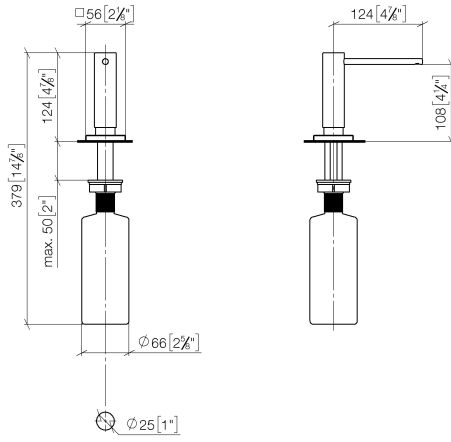

Dispenser with rosette - Brushed Durabross (23kt Gold)

LOT

82 439 970

- 124mm projection
- 500 ml bottle
- can be filled from the top
- rotating pump head
- height 124 mm
- hole diameter 25 mm
- individual rosette 55 x 55 mm

Fits LOT

	Brushed Durabross (23kt Gold)	82 439 970-28
	Chrome	82 439 970-00
	Brushed Platinum	82 439 970-06
	Platinum	82 439 970-08
	Durabross (23kt Gold)	82 439 970-09
	Dark Chrome	82 439 970-19
	Brushed Champagne (22kt Gold)	82 439 970-46
	Champagne (22kt Gold)	82 439 970-47
	Brushed Chrome	82 439 970-93
	Brushed Dark Platinum	82 439 970-99

Dispenser with rosette - Brushed Durabronz (23kt Gold)

LOT

82 439 970

mm [inches]

82 439 970

Parts for other finishes can be found here: [Chrome](#)

Dispenser with rosette - Brushed Durabross (23kt Gold)

LOT

82 439 970

Spare parts list

No.	Item Number	Name	Quantity used	Delivery time
	90 10 10 538 00-28	dispenser	8	20