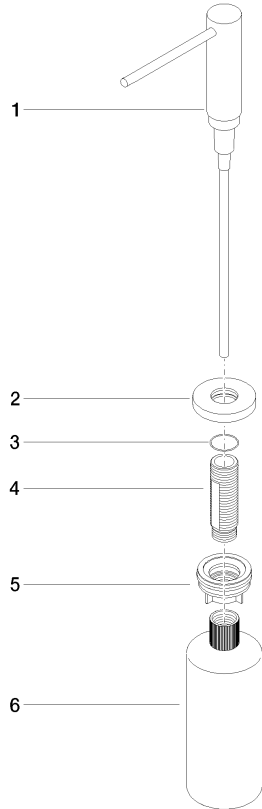

Dispenser with rosette - Brushed Platinum

ELIO

82 444 970

- 124mm projection
- 500 ml bottle
- can be filled from the top
- rotating pump head
- height 124 mm
- rosette Ø 55 mm
- hole diameter 25 mm

Fits ELIO, ENO, MEM, META SQUARE, SYNC, TARA and TARA ULTRA

Fits: ELIO, MEM, TARA, TARA ULTRA, META SQUARE

	Brushed Platinum	82 444 970-06
	Chrome	82 444 970-00
	Platinum	82 444 970-08
	Durabress (23kt Gold)	82 444 970-09
	Dark Chrome	82 444 970-19
	Brushed Durabress (23kt Gold)	82 444 970-28
	Matte Black	82 444 970-33
	Brushed Champagne (22kt Gold)	82 444 970-46
	Champagne (22kt Gold)	82 444 970-47
	Brushed Chrome	82 444 970-93
	Brushed Dark Platinum	82 444 970-99

82 444 970

mm [inches]

82 444 970

Parts for other
finishes can be found
here: [Chrome](#)

Dispenser with rosette - Brushed Platinum

ELIO

82 444 970

Spare parts list

No.	Item Number	Name	Quantity used	Delivery time
	90 10 10 538 00-06	dispenser	6	10