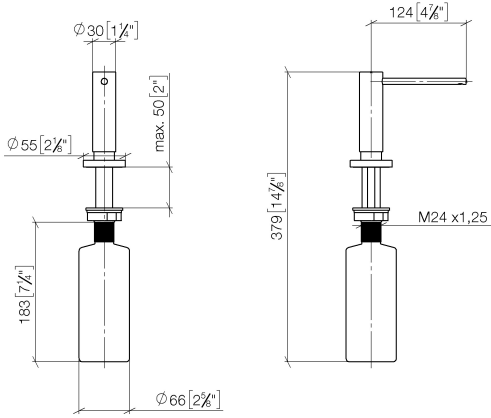

Dispenser with rosette - Brushed Platinum

ELIO

82 444 970

- 124mm projection
- 500 ml bottle
- can be filled from the top
- rotating pump head
- height 124 mm
- rosette Ø 55 mm
- hole diameter 25 mm

Fits ELIO, ENO, MEM, META SQUARE, SYNC, TARA and TARA ULTRA

Fits: ELIO, MEM, TARA, TARA ULTRA, META SQUARE

	Brushed Platinum	82 444 970-06
	Chrome	82 444 970-00
	Platinum	82 444 970-08
	Durabress (23kt Gold)	82 444 970-09
	Dark Chrome	82 444 970-19
	Brushed Durabress (23kt Gold)	82 444 970-28
	Matte Black	82 444 970-33
	Brushed Champagne (22kt Gold)	82 444 970-46
	Champagne (22kt Gold)	82 444 970-47
	Brushed Chrome	82 444 970-93
	Brushed Dark Platinum	82 444 970-99

82 444 970

mm [inches]

82 444 970

Parts for other
finishes can be found
here: [Chrome](#)

Dispenser with rosette - Brushed Platinum

ELIO

82 444 970

Spare parts list

No.	Item Number	Name	Quantity used	Delivery time
	90 10 10 538 00-06	dispenser	6	10