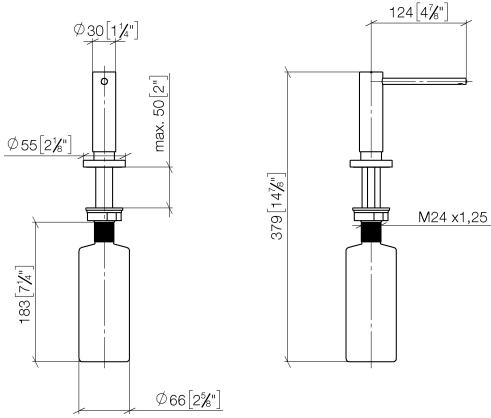

Dispenser with rosette - Brushed Durabron (23kt Gold)

ELIO

82 444 970

- 124mm projection
- 500 ml bottle
- can be filled from the top
- rotating pump head
- height 124 mm
- rosette Ø 55 mm
- hole diameter 25 mm

Fits ELIO, ENO, MEM, META SQUARE, SYNC, TARA and TARA ULTRA

Fits: ELIO, MEM, TARA, TARA ULTRA, META SQUARE

	Brushed Durabron (23kt Gold)	82 444 970-28
	Chrome	82 444 970-00
	Brushed Platinum	82 444 970-06
	Platinum	82 444 970-08
	Durabron (23kt Gold)	82 444 970-09
	Dark Chrome	82 444 970-19
	Matte Black	82 444 970-33
	Brushed Champagne (22kt Gold)	82 444 970-46
	Champagne (22kt Gold)	82 444 970-47
	Brushed Chrome	82 444 970-93
	Brushed Dark Platinum	82 444 970-99

Dispenser with rosette - Brushed Durabronz (23kt Gold)

82 444 970

mm [inches]

82 444 970

Parts for other finishes can be found here: [Chrome](#)

Dispenser with rosette - Brushed Durabross (23kt Gold)

ELIO

82 444 970

Spare parts list

No.	Item Number	Name	Quantity used	Delivery time
	90 10 10 538 00-28	dispenser	6	20