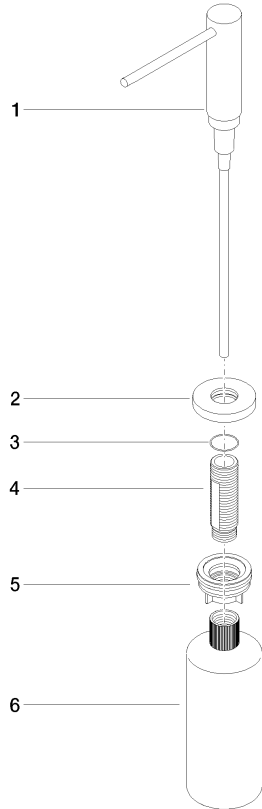

Dispenser with rosette - Brushed Durabron (23kt Gold)

ELIO

82 444 970

- 124mm projection
- 500 ml bottle
- can be filled from the top
- rotating pump head
- height 124 mm
- rosette Ø 55 mm
- hole diameter 25 mm

Fits ELIO, ENO, MEM, META SQUARE, SYNC, TARA and TARA ULTRA

Fits: ELIO, MEM, TARA, TARA ULTRA, META SQUARE

	Brushed Durabron (23kt Gold)	82 444 970-28
	Chrome	82 444 970-00
	Brushed Platinum	82 444 970-06
	Platinum	82 444 970-08
	Durabron (23kt Gold)	82 444 970-09
	Dark Chrome	82 444 970-19
	Matte Black	82 444 970-33
	Brushed Champagne (22kt Gold)	82 444 970-46
	Champagne (22kt Gold)	82 444 970-47
	Brushed Chrome	82 444 970-93
	Brushed Dark Platinum	82 444 970-99

Dispenser with rosette - Brushed Durabronz (23kt Gold)

82 444 970

mm [inches]

82 444 970

Parts for other finishes can be found here: [Chrome](#)

Dispenser with rosette - Brushed Durabross (23kt Gold)

ELIO

82 444 970

Spare parts list

No.	Item Number	Name	Quantity used	Delivery time
	90 10 10 538 00-28	dispenser	6	20