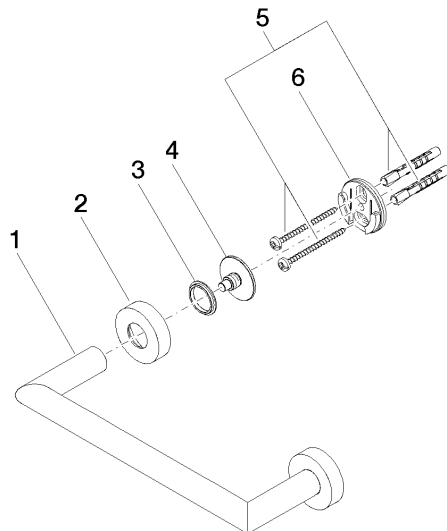

83 020 979

- gauge 200 mm
- width 240mm
- height 40 mm
- rosette Ø 40 mm
- 75mm projection

Fits: LISSÉ, META

	Chrome	83 020 979-00
	Brushed Platinum	83 020 979-06
	Dark Chrome	83 020 979-19
	Light Gold	83 020 979-26
	Brushed Light Gold	83 020 979-27
	Matte Black	83 020 979-33
	Brushed Bronze	83 020 979-42
	Brushed Champagne (22kt Gold)	83 020 979-46
	Champagne (22kt Gold)	83 020 979-47
	Brushed Chrome	83 020 979-93
	Brushed Dark Platinum	83 020 979-99

83 020 979

mm [inches]

83 020 979

Parts for other finishes can be found here: Brushed Platinum

Spare parts list

No.	Item Number	Name	Quantity used	Delivery time
1	05 28 22 545 00-00	holder	1	10
2	08 27 97 502-00	rosette	2	10
3	08 30 11 517 90	ring	2	2
4	08 17 97 560 90	holder	2	2
5	05 30 31 025 00 90	fixing set	2	2
6	08 17 97 501 07	holder	2	2