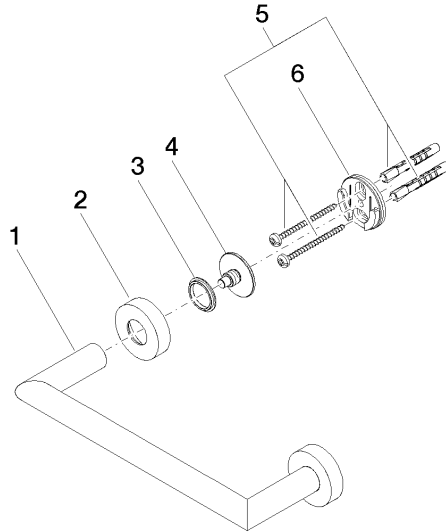

Bath grip - Brushed Platinum

LISSÉ

83 020 979

- gauge 200 mm
- width 240mm
- height 40 mm
- rosette Ø 40 mm
- 75mm projection

Fits: LISSÉ, META

	Brushed Platinum	83 020 979-06
	Chrome	83 020 979-00
	Dark Chrome	83 020 979-19
	Light Gold	83 020 979-26
	Brushed Light Gold	83 020 979-27
	Matte Black	83 020 979-33
	Brushed Bronze	83 020 979-42
	Brushed Champagne (22kt Gold)	83 020 979-46
	Champagne (22kt Gold)	83 020 979-47
	Brushed Chrome	83 020 979-93
	Brushed Dark Platinum	83 020 979-99

83 020 979

mm [inches]

83 020 979

Product version from 7/1/2023

Parts for other
finishes can be found
here: [Chrome](#)

Bath grip - Brushed Platinum

LISSE

83 020 979

Spare parts list

Product version from 7/1/2023

No.	Item Number	Name	Quantity used	Delivery time
	05 28 22 545 00-06	holder	11	10