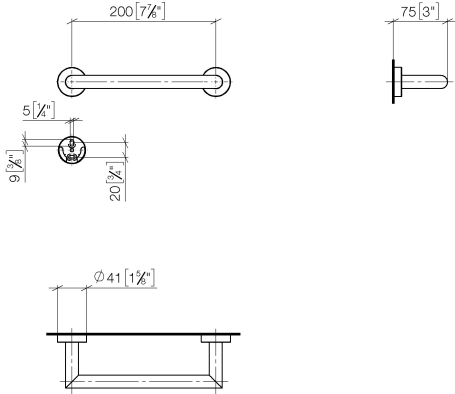

Bath grip - Brushed Platinum

LISSÉ

83 020 979

- gauge 200 mm
- width 240mm
- height 40 mm
- rosette Ø 40 mm
- 75mm projection

Fits: LISSÉ, META

	Brushed Platinum	83 020 979-06
	Chrome	83 020 979-00
	Dark Chrome	83 020 979-19
	Light Gold	83 020 979-26
	Brushed Light Gold	83 020 979-27
	Matte Black	83 020 979-33
	Brushed Bronze	83 020 979-42
	Brushed Champagne (22kt Gold)	83 020 979-46
	Champagne (22kt Gold)	83 020 979-47
	Brushed Chrome	83 020 979-93
	Brushed Dark Platinum	83 020 979-99

83 020 979

mm [inches]

83 020 979

Product version from 7/1/2023

Parts for other
finishes can be found
here: [Chrome](#)

Bath grip - Brushed Platinum

LISSE

83 020 979

Spare parts list

Product version from 7/1/2023

No.	Item Number	Name	Quantity used	Delivery time
	05 28 22 545 00-06	holder	11	10