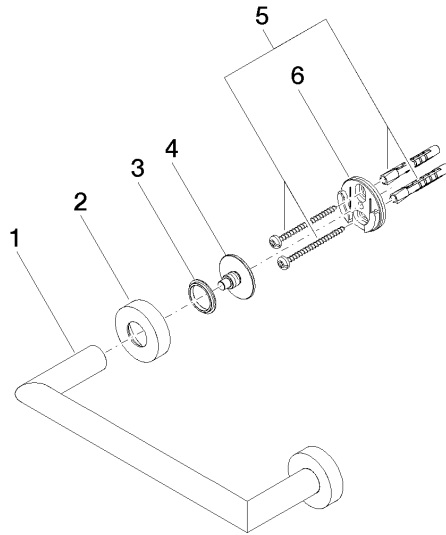

Bath grip - Dark Chrome

LISSÉ

83 020 979

- gauge 200 mm
- width 240mm
- height 40 mm
- rosette Ø 40 mm
- 75mm projection

Fits: LISSÉ, META

	Dark Chrome	83 020 979-19
	Chrome	83 020 979-00
	Brushed Platinum	83 020 979-06
	Light Gold	83 020 979-26
	Brushed Light Gold	83 020 979-27
	Matte Black	83 020 979-33
	Brushed Bronze	83 020 979-42
	Brushed Champagne (22kt Gold)	83 020 979-46
	Champagne (22kt Gold)	83 020 979-47
	Brushed Chrome	83 020 979-93
	Brushed Dark Platinum	83 020 979-99

83 020 979

mm [inches]

83 020 979

Parts for other
finishes can be found
here: [Chrome](#)

Bath grip - Dark Chrome

LISSE

83 020 979

Spare parts list