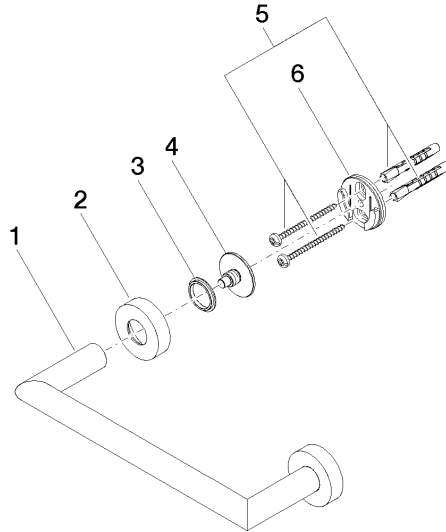

Bath grip - Light Gold

LISSÉ

83 020 979

- gauge 200 mm
- width 240mm
- height 40 mm
- rosette Ø 40 mm
- 75mm projection

Fits: LISSÉ, META

	Light Gold	83 020 979-26
	Chrome	83 020 979-00
	Brushed Platinum	83 020 979-06
	Dark Chrome	83 020 979-19
	Brushed Light Gold	83 020 979-27
	Matte Black	83 020 979-33
	Brushed Bronze	83 020 979-42
	Brushed Champagne (22kt Gold)	83 020 979-46
	Champagne (22kt Gold)	83 020 979-47
	Brushed Chrome	83 020 979-93
	Brushed Dark Platinum	83 020 979-99

83 020 979

mm [inches]

83 020 979

Product version from 7/1/2023

Parts for other
finishes can be found
here: [Chrome](#)

Bath grip - Light Gold

LISSE

83 020 979

Spare parts list

Product version from 7/1/2023

No.	Item Number	Name	Quantity used	Delivery time
	05 28 22 545 00-26	holder	11	60