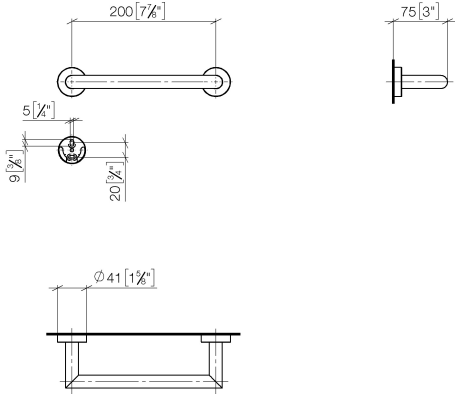

Bath grip - Light Gold

LISSÉ

83 020 979

- gauge 200 mm
- width 240mm
- height 40 mm
- rosette Ø 40 mm
- 75mm projection

Fits: LISSÉ, META

	Light Gold	83 020 979-26
	Chrome	83 020 979-00
	Brushed Platinum	83 020 979-06
	Dark Chrome	83 020 979-19
	Brushed Light Gold	83 020 979-27
	Matte Black	83 020 979-33
	Brushed Bronze	83 020 979-42
	Brushed Champagne (22kt Gold)	83 020 979-46
	Champagne (22kt Gold)	83 020 979-47
	Brushed Chrome	83 020 979-93
	Brushed Dark Platinum	83 020 979-99

83 020 979

mm [inches]

83 020 979

Product version from 7/1/2023

Parts for other
finishes can be found
here: [Chrome](#)

Bath grip - Light Gold

LISSE

83 020 979

Spare parts list

Product version from 7/1/2023

No.	Item Number	Name	Quantity used	Delivery time
	05 28 22 545 00-26	holder	11	60