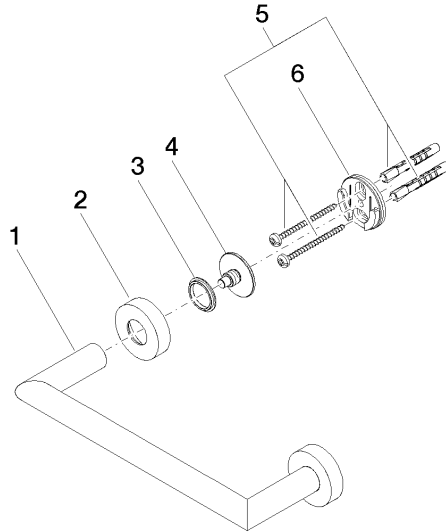

Bath grip - Brushed Bronze

LISSÉ

83 020 979

- gauge 200 mm
- width 240mm
- height 40 mm
- rosette Ø 40 mm
- 75mm projection

Fits: LISSÉ, META

	Brushed Bronze	83 020 979-42
	Chrome	83 020 979-00
	Brushed Platinum	83 020 979-06
	Dark Chrome	83 020 979-19
	Light Gold	83 020 979-26
	Brushed Light Gold	83 020 979-27
	Matte Black	83 020 979-33
	Brushed Champagne (22kt Gold)	83 020 979-46
	Champagne (22kt Gold)	83 020 979-47
	Brushed Chrome	83 020 979-93
	Brushed Dark Platinum	83 020 979-99

83 020 979

mm [inches]

83 020 979

Product version from 7/1/2023

Parts for other
finishes can be found
here: [Chrome](#)

Bath grip - Brushed Bronze

LISSE

83 020 979

Spare parts list

Product version from 7/1/2023

No.	Item Number	Name	Quantity used	Delivery time
	05 28 22 545 00-42	holder	11	60