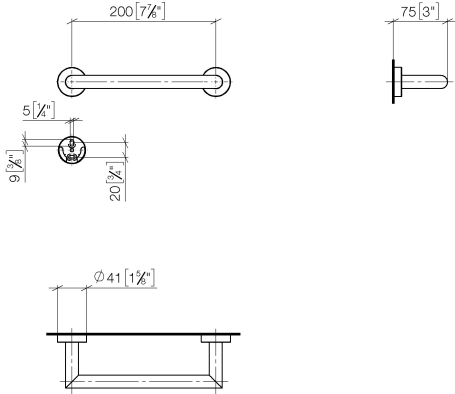

Bath grip - Brushed Bronze

LISSÉ

83 020 979

- gauge 200 mm
- width 240mm
- height 40 mm
- rosette Ø 40 mm
- 75mm projection

Fits: LISSÉ, META

	Brushed Bronze	83 020 979-42
	Chrome	83 020 979-00
	Brushed Platinum	83 020 979-06
	Dark Chrome	83 020 979-19
	Light Gold	83 020 979-26
	Brushed Light Gold	83 020 979-27
	Matte Black	83 020 979-33
	Brushed Champagne (22kt Gold)	83 020 979-46
	Champagne (22kt Gold)	83 020 979-47
	Brushed Chrome	83 020 979-93
	Brushed Dark Platinum	83 020 979-99

83 020 979

mm [inches]

83 020 979

Product version from 7/1/2023

Parts for other
finishes can be found
here: [Chrome](#)

Bath grip - Brushed Bronze

LISSE

83 020 979

Spare parts list

Product version from 7/1/2023

No.	Item Number	Name	Quantity used	Delivery time
	05 28 22 545 00-42	holder	11	60