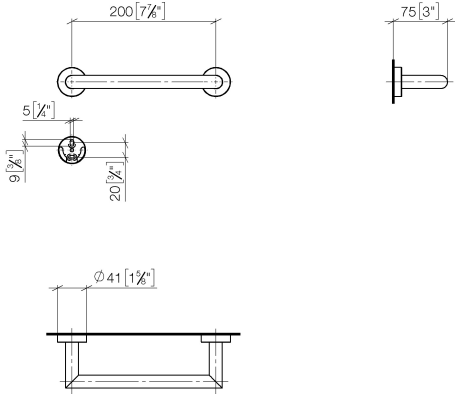

Bath grip - Brushed Champagne (22kt Gold)

LISSÉ

83 020 979

- gauge 200 mm
- width 240mm
- height 40 mm
- rosette Ø 40 mm
- 75mm projection

Fits: LISSÉ, META

	Brushed Champagne (22kt Gold)	83 020 979-46
	Chrome	83 020 979-00
	Brushed Platinum	83 020 979-06
	Dark Chrome	83 020 979-19
	Light Gold	83 020 979-26
	Brushed Light Gold	83 020 979-27
	Matte Black	83 020 979-33
	Brushed Bronze	83 020 979-42
	Champagne (22kt Gold)	83 020 979-47
	Brushed Chrome	83 020 979-93
	Brushed Dark Platinum	83 020 979-99

83 020 979

mm [inches]

83 020 979

Product version from 7/1/2023

Parts for other
finishes can be found
here: [Chrome](#)

Bath grip - Brushed Champagne (22kt Gold)

LISSE

83 020 979

Spare parts list

Product version from 7/1/2023

No.	Item Number	Name	Quantity used	Delivery time
	05 28 22 545 00-46	holder	11	60