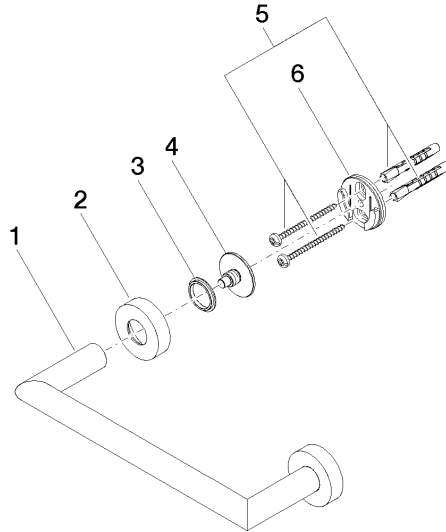

Bath grip - Brushed Champagne (22kt Gold)

LISSÉ

83 020 979

- gauge 200 mm
- width 240mm
- height 40 mm
- rosette Ø 40 mm
- 75mm projection

Fits: LISSÉ, META

	Brushed Champagne (22kt Gold)	83 020 979-46
	Chrome	83 020 979-00
	Brushed Platinum	83 020 979-06
	Dark Chrome	83 020 979-19
	Light Gold	83 020 979-26
	Brushed Light Gold	83 020 979-27
	Matte Black	83 020 979-33
	Brushed Bronze	83 020 979-42
	Champagne (22kt Gold)	83 020 979-47
	Brushed Chrome	83 020 979-93
	Brushed Dark Platinum	83 020 979-99

83 020 979

mm [inches]

83 020 979

Product version from 7/1/2023

Parts for other
finishes can be found
here: [Chrome](#)

Bath grip - Brushed Champagne (22kt Gold)

LISSE

83 020 979

Spare parts list

Product version from 7/1/2023

No.	Item Number	Name	Quantity used	Delivery time
	05 28 22 545 00-46	holder	11	60