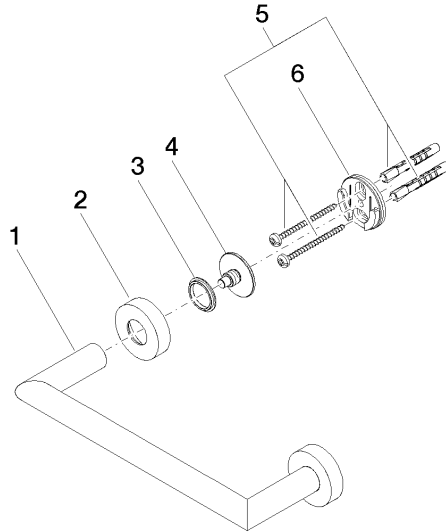

Bath grip - Champagne (22kt Gold)

LISSÉ

83 020 979

- gauge 200 mm
- width 240mm
- height 40 mm
- rosette Ø 40 mm
- 75mm projection

Fits: LISSÉ, META

	Champagne (22kt Gold)	83 020 979-47
	Chrome	83 020 979-00
	Brushed Platinum	83 020 979-06
	Dark Chrome	83 020 979-19
	Light Gold	83 020 979-26
	Brushed Light Gold	83 020 979-27
	Matte Black	83 020 979-33
	Brushed Bronze	83 020 979-42
	Brushed Champagne (22kt Gold)	83 020 979-46
	Brushed Chrome	83 020 979-93
	Brushed Dark Platinum	83 020 979-99

83 020 979

mm [inches]

83 020 979

Product version from 7/1/2023

Parts for other
finishes can be found
here: [Chrome](#)

Bath grip - Champagne (22kt Gold)

LISSE

83 020 979

Spare parts list

Product version from 7/1/2023

No.	Item Number	Name	Quantity used	Delivery time
	05 28 22 545 00-47	holder	11	60