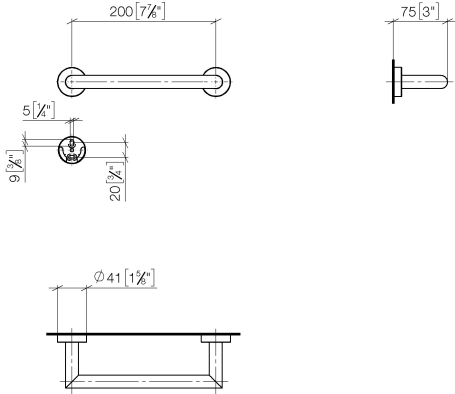

Bath grip - Champagne (22kt Gold)

LISSÉ

83 020 979

- gauge 200 mm
- width 240mm
- height 40 mm
- rosette Ø 40 mm
- 75mm projection

Fits: LISSÉ, META

	Champagne (22kt Gold)	83 020 979-47
	Chrome	83 020 979-00
	Brushed Platinum	83 020 979-06
	Dark Chrome	83 020 979-19
	Light Gold	83 020 979-26
	Brushed Light Gold	83 020 979-27
	Matte Black	83 020 979-33
	Brushed Bronze	83 020 979-42
	Brushed Champagne (22kt Gold)	83 020 979-46
	Brushed Chrome	83 020 979-93
	Brushed Dark Platinum	83 020 979-99

83 020 979

mm [inches]

83 020 979

Product version from 7/1/2023

Parts for other
finishes can be found
here: [Chrome](#)

Bath grip - Champagne (22kt Gold)

LISSE

83 020 979

Spare parts list

Product version from 7/1/2023

No.	Item Number	Name	Quantity used	Delivery time
	05 28 22 545 00-47	holder	11	60