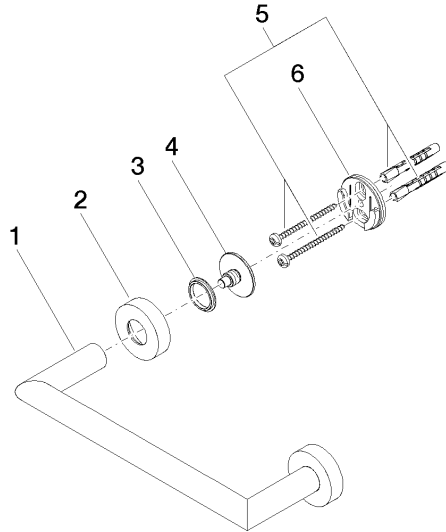

83 020 979

- gauge 200 mm
- width 240mm
- height 40 mm
- rosette Ø 40 mm
- 75mm projection

Fits: LISSÉ, META

	Brushed Chrome	83 020 979-93
	Chrome	83 020 979-00
	Brushed Platinum	83 020 979-06
	Dark Chrome	83 020 979-19
	Light Gold	83 020 979-26
	Brushed Light Gold	83 020 979-27
	Matte Black	83 020 979-33
	Brushed Bronze	83 020 979-42
	Brushed Champagne (22kt Gold)	83 020 979-46
	Champagne (22kt Gold)	83 020 979-47
	Brushed Dark Platinum	83 020 979-99

83 020 979

mm [inches]

83 020 979

Product version from 7/1/2023

Parts for other
finishes can be found
here: [Chrome](#)

Bath grip - Brushed Chrome

LISSE

83 020 979

Spare parts list

Product version from 7/1/2023

No.	Item Number	Name	Quantity used	Delivery time
	05 28 22 545 00-93	holder	11	20