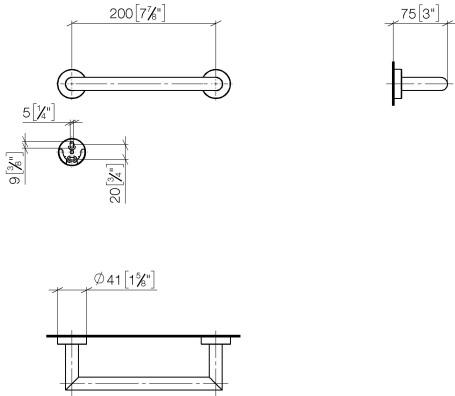

83 020 979

- gauge 200 mm
- width 240mm
- height 40 mm
- rosette Ø 40 mm
- 75mm projection

Fits: LISSÉ, META

	Brushed Chrome	83 020 979-93
	Chrome	83 020 979-00
	Brushed Platinum	83 020 979-06
	Dark Chrome	83 020 979-19
	Light Gold	83 020 979-26
	Brushed Light Gold	83 020 979-27
	Matte Black	83 020 979-33
	Brushed Bronze	83 020 979-42
	Brushed Champagne (22kt Gold)	83 020 979-46
	Champagne (22kt Gold)	83 020 979-47
	Brushed Dark Platinum	83 020 979-99

83 020 979

mm [inches]

83 020 979

Product version from 7/1/2023

Parts for other
finishes can be found
here: [Chrome](#)

Bath grip - Brushed Chrome

LISSE

83 020 979

Spare parts list

Product version from 7/1/2023

No.	Item Number	Name	Quantity used	Delivery time
	05 28 22 545 00-93	holder	11	20