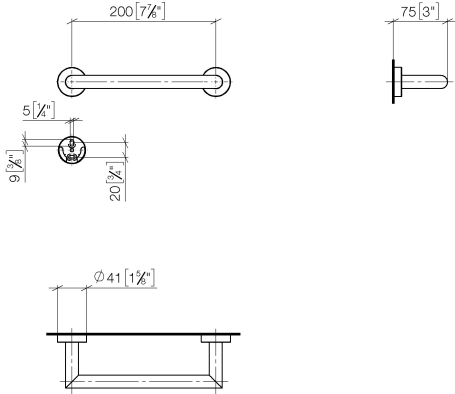

83 020 979

- gauge 200 mm
- width 240mm
- height 40 mm
- rosette Ø 40 mm
- 75mm projection

Fits: LISSÉ, META

	Brushed Dark Platinum	83 020 979-99
	Chrome	83 020 979-00
	Brushed Platinum	83 020 979-06
	Dark Chrome	83 020 979-19
	Light Gold	83 020 979-26
	Brushed Light Gold	83 020 979-27
	Matte Black	83 020 979-33
	Brushed Bronze	83 020 979-42
	Brushed Champagne (22kt Gold)	83 020 979-46
	Champagne (22kt Gold)	83 020 979-47
	Brushed Chrome	83 020 979-93

83 020 979

mm [inches]

83 020 979

Product version from 7/1/2023

Parts for other
finishes can be found
here: [Chrome](#)

Bath grip - Brushed Dark Platinum

LISSE

83 020 979

Spare parts list

Product version from 7/1/2023

No.	Item Number	Name	Quantity used	Delivery time
	05 28 22 545 00-99	holder	11	60