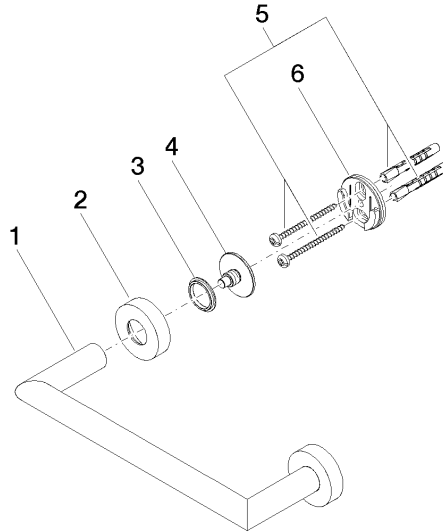

83 020 979

- gauge 200 mm
- width 240mm
- height 40 mm
- rosette Ø 40 mm
- 75mm projection

Fits: LISSÉ, META

	Brushed Dark Platinum	83 020 979-99
	Chrome	83 020 979-00
	Brushed Platinum	83 020 979-06
	Dark Chrome	83 020 979-19
	Light Gold	83 020 979-26
	Brushed Light Gold	83 020 979-27
	Matte Black	83 020 979-33
	Brushed Bronze	83 020 979-42
	Brushed Champagne (22kt Gold)	83 020 979-46
	Champagne (22kt Gold)	83 020 979-47
	Brushed Chrome	83 020 979-93

83 020 979

mm [inches]

83 020 979

Product version from 7/1/2023

Parts for other
finishes can be found
here: [Chrome](#)

Bath grip - Brushed Dark Platinum

LISSE

83 020 979

Spare parts list

Product version from 7/1/2023

No.	Item Number	Name	Quantity used	Delivery time
	05 28 22 545 00-99	holder	11	60