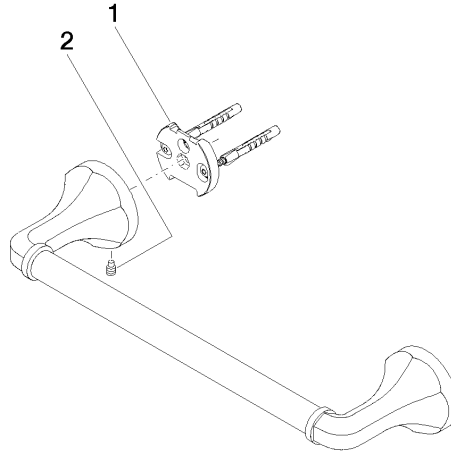

83 030 361

- gauge 300 mm
- width 360mm
- height 60 mm
- rosette Ø 60 mm
- 90mm projection

	Chrome	83 030 361-00
	Brushed Platinum	83 030 361-06
	Platinum	83 030 361-08
	Durabronze (23kt Gold)	83 030 361-09
	Brushed Durabronze (23kt Gold)	83 030 361-28
	Brushed Dark Platinum	83 030 361-99

**Recommended miscellaneous**

**MADISON Mounting for towel bar/tumbler mounting on two sides -** 12 358 970 90

- for towel bar mounting plus towel bar mounting on back.

83 030 361

mm [inches]

83 030 361

**Spare parts list**

No.	Item Number	Name	Quantity used	Delivery time
1	05 17 97 507 00 90	fixing set	2	2
2	04 31 11 140 00 90	pin	2	2