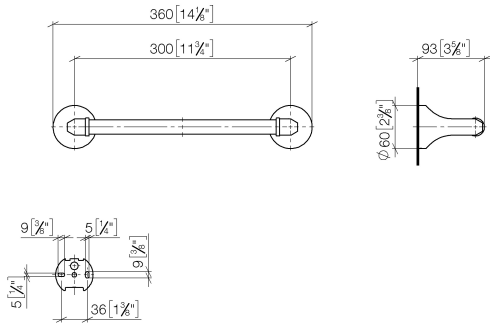

83 030 361

- gauge 300 mm
- width 360mm
- height 60 mm
- rosette Ø 60 mm
- 90mm projection

	Chrome	83 030 361-00
	Brushed Platinum	83 030 361-06
	Platinum	83 030 361-08
	Durabronze (23kt Gold)	83 030 361-09
	Brushed Durabronze (23kt Gold)	83 030 361-28
	Brushed Dark Platinum	83 030 361-99

**Recommended miscellaneous**

**MADISON Mounting for towel bar/tumbler mounting on two sides -** 12 358 970 90

- for towel bar mounting plus towel bar mounting on back.

83 030 361

mm [inches]

83 030 361

**Spare parts list**

No.	Item Number	Name	Quantity used	Delivery time
1	05 17 97 507 00 90	fixing set	2	2
2	04 31 11 140 00 90	pin	2	2