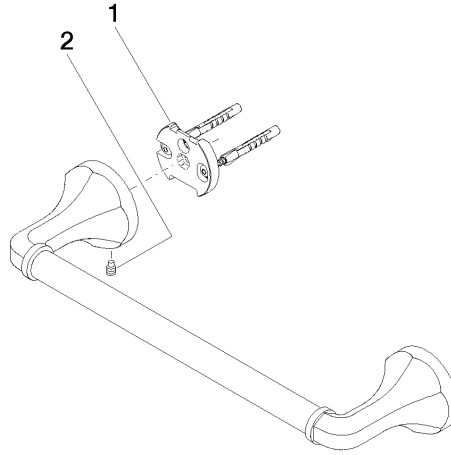

## MADISON Bath grip - Brushed Platinum

---

83 030 361 Product version from 7/3/2016

- gauge 300 mm
- width 360mm
- height 60 mm
- rosette Ø 60 mm
- 90mm projection

|   |                               |               |
|---|-------------------------------|---------------|
|  | Brushed Platinum              | 83 030 361-06 |
|  | Chrome                        | 83 030 361-00 |
|  | Platinum                      | 83 030 361-08 |
|  | Durabrace (23kt Gold)         | 83 030 361-09 |
|  | Brushed Durabrace (23kt Gold) | 83 030 361-28 |
|  | Brushed Dark Platinum         | 83 030 361-99 |

### Recommended miscellaneous

---

- MADISON Mounting for towel bar/tumbler mounting on two sides -** 12 358 970 90
- for towel bar mounting plus towel bar mounting on back.

# MADISON Bath grip - Brushed Platinum

83 030 361 Product version from 7/3/2016

mm [inches]

**MADISON Bath grip - Brushed Platinum**

83 030 361 Product version from 7/3/2016

**Spare parts list**

| No. | Item Number        | Name       | Quantity used | Delivery time |
|-----|--------------------|------------|---------------|---------------|
| 1   | 05 17 97 507 00 90 | fixing set | 2             | 2             |
| 2   | 04 31 11 140 00 90 | pin        | 2             | 2             |