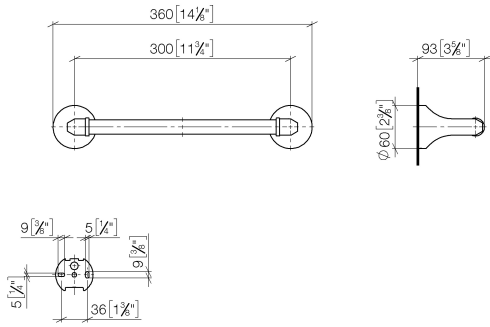

## MADISON Bath grip - Brushed Platinum

---

83 030 361 Product version from 7/3/2016

- gauge 300 mm
- width 360mm
- height 60 mm
- rosette Ø 60 mm
- 90mm projection

|   |                               |               |
|---|-------------------------------|---------------|
|  | Brushed Platinum              | 83 030 361-06 |
|  | Chrome                        | 83 030 361-00 |
|  | Platinum                      | 83 030 361-08 |
|  | Durabrace (23kt Gold)         | 83 030 361-09 |
|  | Brushed Durabrace (23kt Gold) | 83 030 361-28 |
|  | Brushed Dark Platinum         | 83 030 361-99 |

### Recommended miscellaneous

---

- MADISON Mounting for towel bar/tumbler mounting on two sides -** 12 358 970 90
- for towel bar mounting plus towel bar mounting on back.

# MADISON Bath grip - Brushed Platinum

83 030 361 Product version from 7/3/2016

mm [inches]

**MADISON Bath grip - Brushed Platinum**

83 030 361 Product version from 7/3/2016

**Spare parts list**

| No. | Item Number        | Name       | Quantity used | Delivery time |
|-----|--------------------|------------|---------------|---------------|
| 1   | 05 17 97 507 00 90 | fixing set | 2             | 2             |
| 2   | 04 31 11 140 00 90 | pin        | 2             | 2             |