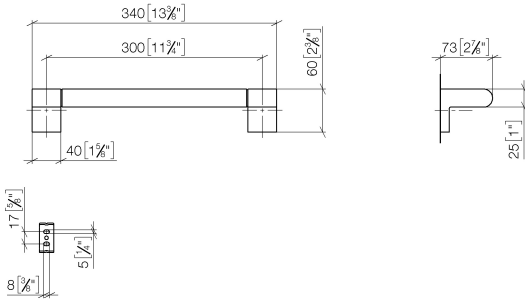

83 030 670

- gauge 300 mm
- width 340mm
- height 60 mm
- 73mm projection

	Dark Chrome	83 030 670-19
	Chrome	83 030 670-00
	Brushed Platinum	83 030 670-06
	Matte Black	83 030 670-33
	Brushed Chrome	83 030 670-93

IMO Bath grip - Dark Chrome

IMO

83 030 670

mm [inches]

Product version from 4/1/2024

Parts for other
finishes can be found
here: [Chrome](#)

IMO Bath grip - Dark Chrome

IMO

83 030 670

Spare parts list

Product version from 4/1/2024

No.	Item Number	Name	Quantity used	Delivery time
	05 17 20 736 00 90	fixing set	9	2