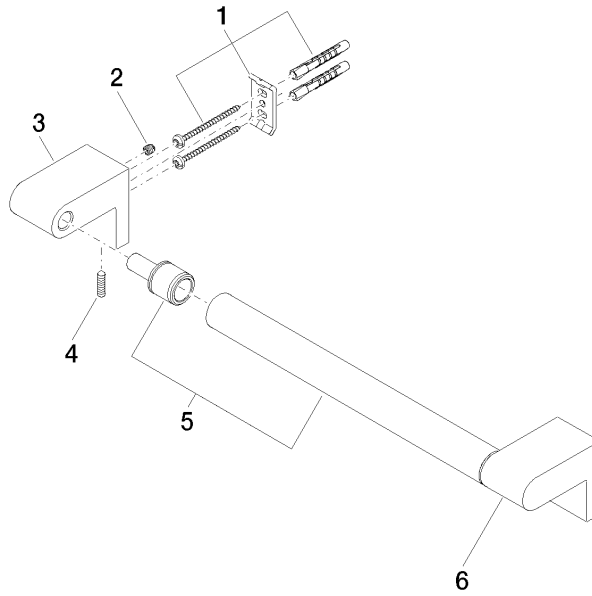

83 030 670

- gauge 300 mm
- width 340mm
- height 60 mm
- 73mm projection

	Dark Chrome	83 030 670-19
	Chrome	83 030 670-00
	Brushed Platinum	83 030 670-06
	Matte Black	83 030 670-33
	Brushed Chrome	83 030 670-93

IMO Bath grip - Dark Chrome

IMO

83 030 670

mm [inches]

Product version from 4/1/2024

Parts for other
finishes can be found
here: [Chrome](#)

IMO Bath grip - Dark Chrome

IMO

83 030 670

Spare parts list

Product version from 4/1/2024

No.	Item Number	Name	Quantity used	Delivery time
	05 17 20 736 00 90	fixing set	9	2