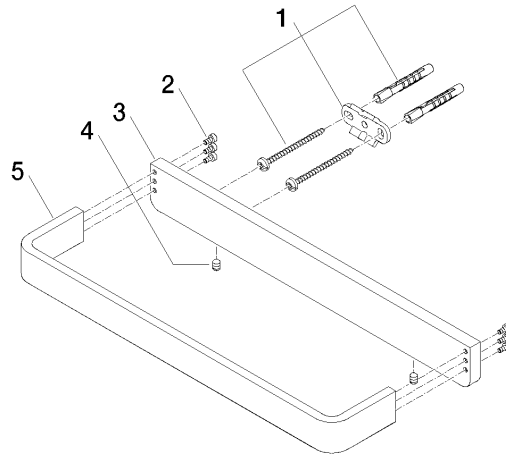

83 030 710

- gauge 185 mm
- width 300mm
- height 35 mm
- 70mm projection

Chrome

83 030 710-00

Brushed Platinum

83 030 710-06

83 030 710

mm [inches]

83 030 710

Parts for other finishes can be found here: Brushed Platinum

Spare parts list

No.	Item Number	Name	Quantity used	Delivery time
1	05 17 20 717 00 90	fixing set	2	2
2	90 30 30 059 00 90	screw	2	2
3	08 17 71 500-00	holder	1	10
4	90 31 11 112 00 90	pin	2	2
5	08 17 71 550-00	holder	1	60