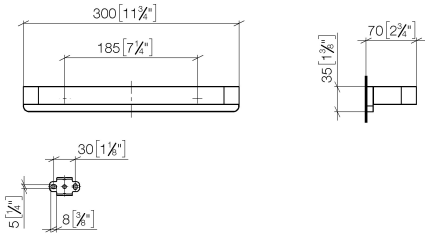

# LULU Bath grip - Brushed Platinum

LULU

83 030 710

- gauge 185 mm
- width 300mm
- height 35 mm
- 70mm projection

Brushed Platinum

83 030 710-06

Chrome

83 030 710-00

# LULU Bath grip - Brushed Platinum

LULU

83 030 710

mm [inches]

83 030 710

Parts for other  
finishes can be found  
here: [Chrome](#)