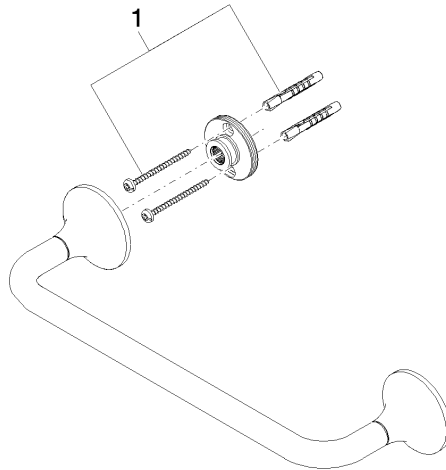

83 030 809

- gauge 300 mm
- width 360mm
- height 60 mm
- rosette Ø 60 mm
- 98mm projection

	Brushed Platinum	83 030 809-06
	Chrome	83 030 809-00
	Platinum	83 030 809-08
	Dark Chrome	83 030 809-19
	Brushed Durabronze (23kt Gold)	83 030 809-28
	Brushed Bronze	83 030 809-42
	Brushed Champagne (22kt Gold)	83 030 809-46
	Champagne (22kt Gold)	83 030 809-47
	Brushed Dark Platinum	83 030 809-99

83 030 809

mm [inches]

83 030 809

Product version from 3/13/2017 to 8/29/2019

Product version from 8/29/2019

Parts for other
finishes can be found
here: [Chrome](#)

VAIA Bath grip - Brushed Platinum

VAIA

83 030 809

Spare parts list

Product version from 3/13/2017 to 8/29/2019

Product version from 8/29/2019

No.	Item Number	Name	Quantity used	Delivery time
	05 30 31 025 00 90	fixing set	1	2