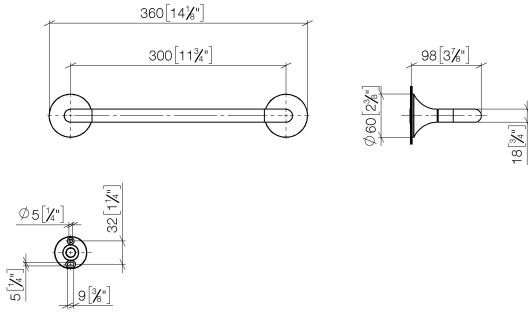

83 030 809

- gauge 300 mm
- width 360mm
- height 60 mm
- rosette Ø 60 mm
- 98mm projection

	Brushed Platinum	83 030 809-06
	Chrome	83 030 809-00
	Platinum	83 030 809-08
	Dark Chrome	83 030 809-19
	Brushed Durabronze (23kt Gold)	83 030 809-28
	Brushed Bronze	83 030 809-42
	Brushed Champagne (22kt Gold)	83 030 809-46
	Champagne (22kt Gold)	83 030 809-47
	Brushed Dark Platinum	83 030 809-99

83 030 809

mm [inches]

83 030 809

Product version from 3/13/2017 to 8/29/2019

Product version from 8/29/2019

Parts for other
finishes can be found
here: [Chrome](#)

VAIA Bath grip - Brushed Platinum

VAIA

83 030 809

Spare parts list

Product version from 3/13/2017 to 8/29/2019

Product version from 8/29/2019

No.	Item Number	Name	Quantity used	Delivery time
	05 30 31 025 00 90	fixing set	1	2