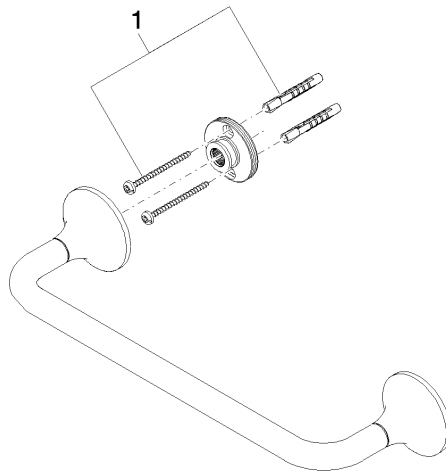

83 030 809

- gauge 300 mm
- width 360mm
- height 60 mm
- rosette Ø 60 mm
- 98mm projection

	Platinum	83 030 809-08
	Chrome	83 030 809-00
	Brushed Platinum	83 030 809-06
	Dark Chrome	83 030 809-19
	Brushed Durabronze (23kt Gold)	83 030 809-28
	Brushed Bronze	83 030 809-42
	Brushed Champagne (22kt Gold)	83 030 809-46
	Champagne (22kt Gold)	83 030 809-47
	Brushed Dark Platinum	83 030 809-99

83 030 809

mm [inches]

83 030 809

Product version from 3/13/2017 to 8/29/2019

Product version from 8/29/2019

Parts for other
finishes can be found
here: [Chrome](#)

VAIA Bath grip - Platinum

VAIA

83 030 809

Spare parts list

Product version from 3/13/2017 to 8/29/2019

Product version from 8/29/2019

No.	Item Number	Name	Quantity used	Delivery time
	05 30 31 025 00 90	fixing set	1	2