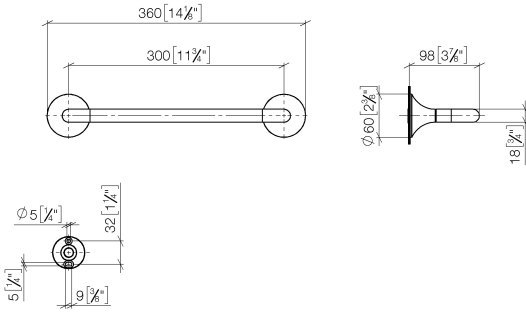

83 030 809

- gauge 300 mm
- width 360mm
- height 60 mm
- rosette Ø 60 mm
- 98mm projection

	Platinum	83 030 809-08
	Chrome	83 030 809-00
	Brushed Platinum	83 030 809-06
	Dark Chrome	83 030 809-19
	Brushed Durabronze (23kt Gold)	83 030 809-28
	Brushed Bronze	83 030 809-42
	Brushed Champagne (22kt Gold)	83 030 809-46
	Champagne (22kt Gold)	83 030 809-47
	Brushed Dark Platinum	83 030 809-99

83 030 809

mm [inches]

83 030 809

Product version from 3/13/2017 to 8/29/2019

Product version from 8/29/2019

Parts for other
finishes can be found
here: [Chrome](#)

VAIA Bath grip - Platinum

VAIA

83 030 809

Spare parts list

Product version from 3/13/2017 to 8/29/2019

Product version from 8/29/2019

No.	Item Number	Name	Quantity used	Delivery time
	05 30 31 025 00 90	fixing set	1	2